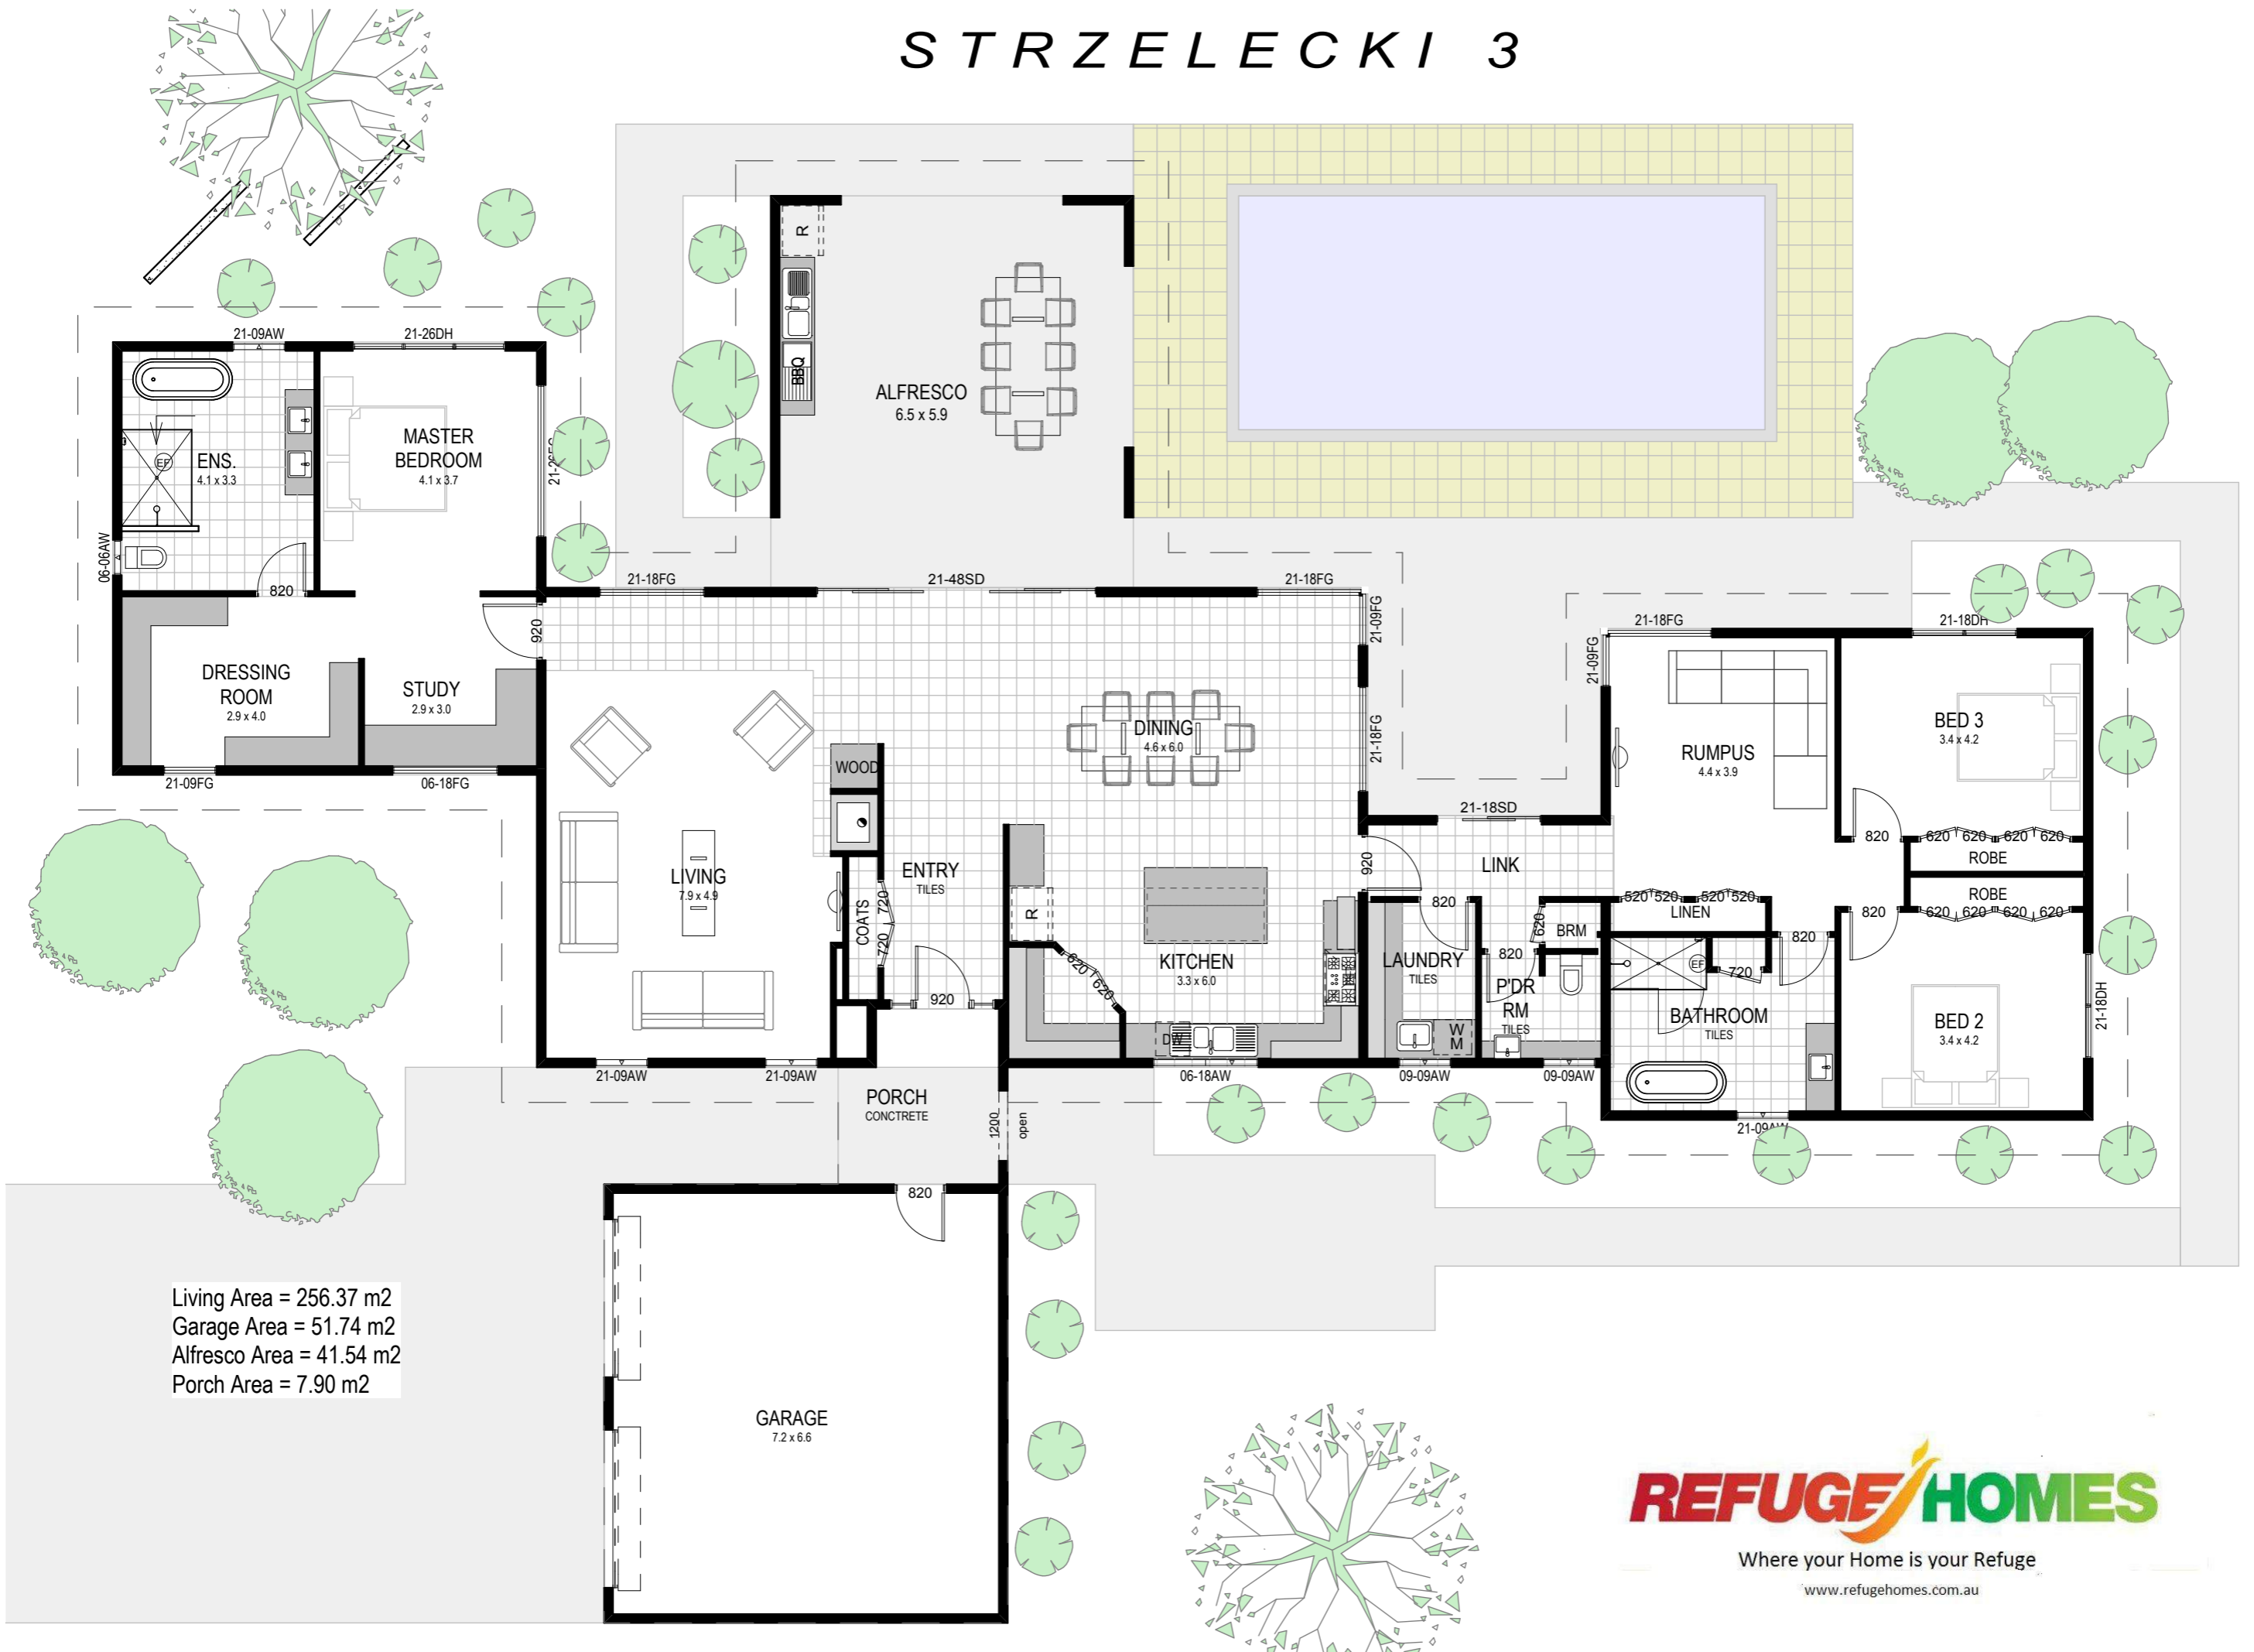

STRZELECKI 3

Living Area = 256.37 m2
 Garage Area = 51.74 m2
 Alfresco Area = 41.54 m2
 Porch Area = 7.90 m2

GARAGE
7.2 x 6.6

Where your Home is your Refuge

www.refugehomes.com.au

STRZELECKI 5

Living Area = 279.22 m²
 Garage Area = 51.74 m²
 Alfresco Area = 41.54 m²
 Porch Area = 7.90 m²