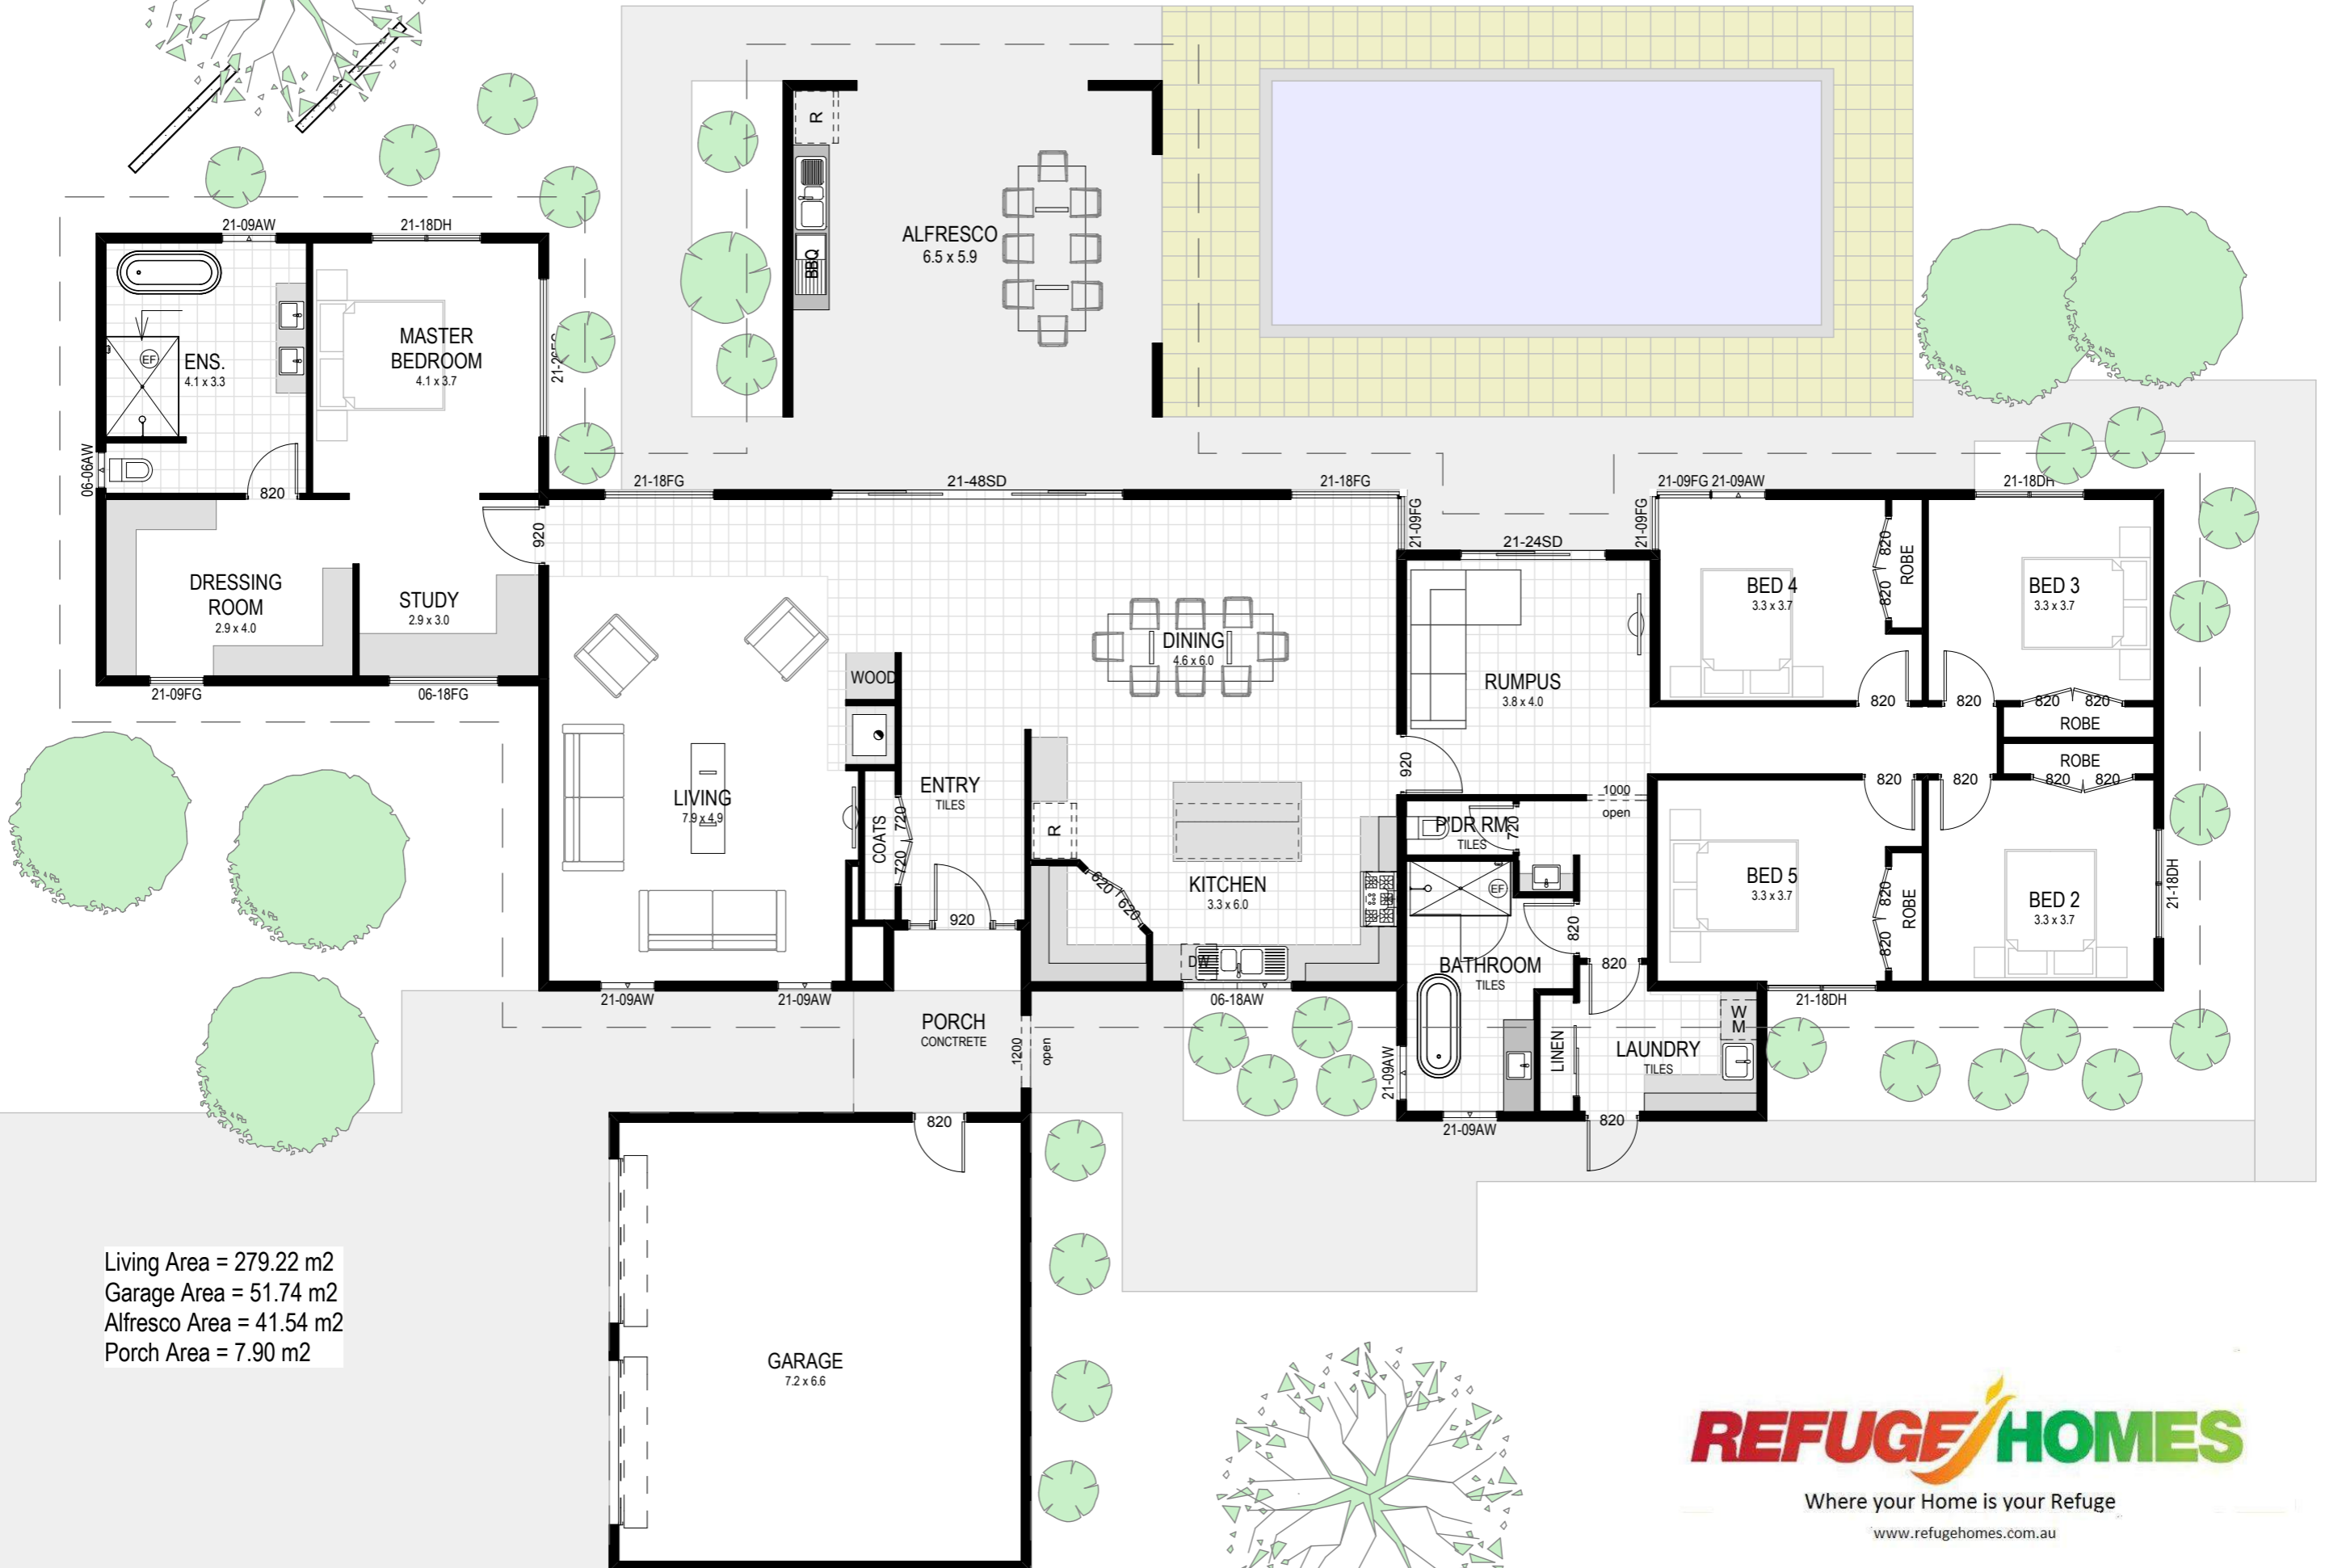

STRZELECKI 3

Living Area = 256.37 m2
 Garage Area = 51.74 m2
 Alfresco Area = 41.54 m2
 Porch Area = 7.90 m2

GARAGE
7.2 x 6.6

Where your Home is your Refuge

www.refugehomes.com.au

STRZELECKI 5

Living Area = 279.22 m²
 Garage Area = 51.74 m²
 Alfresco Area = 41.54 m²
 Porch Area = 7.90 m²