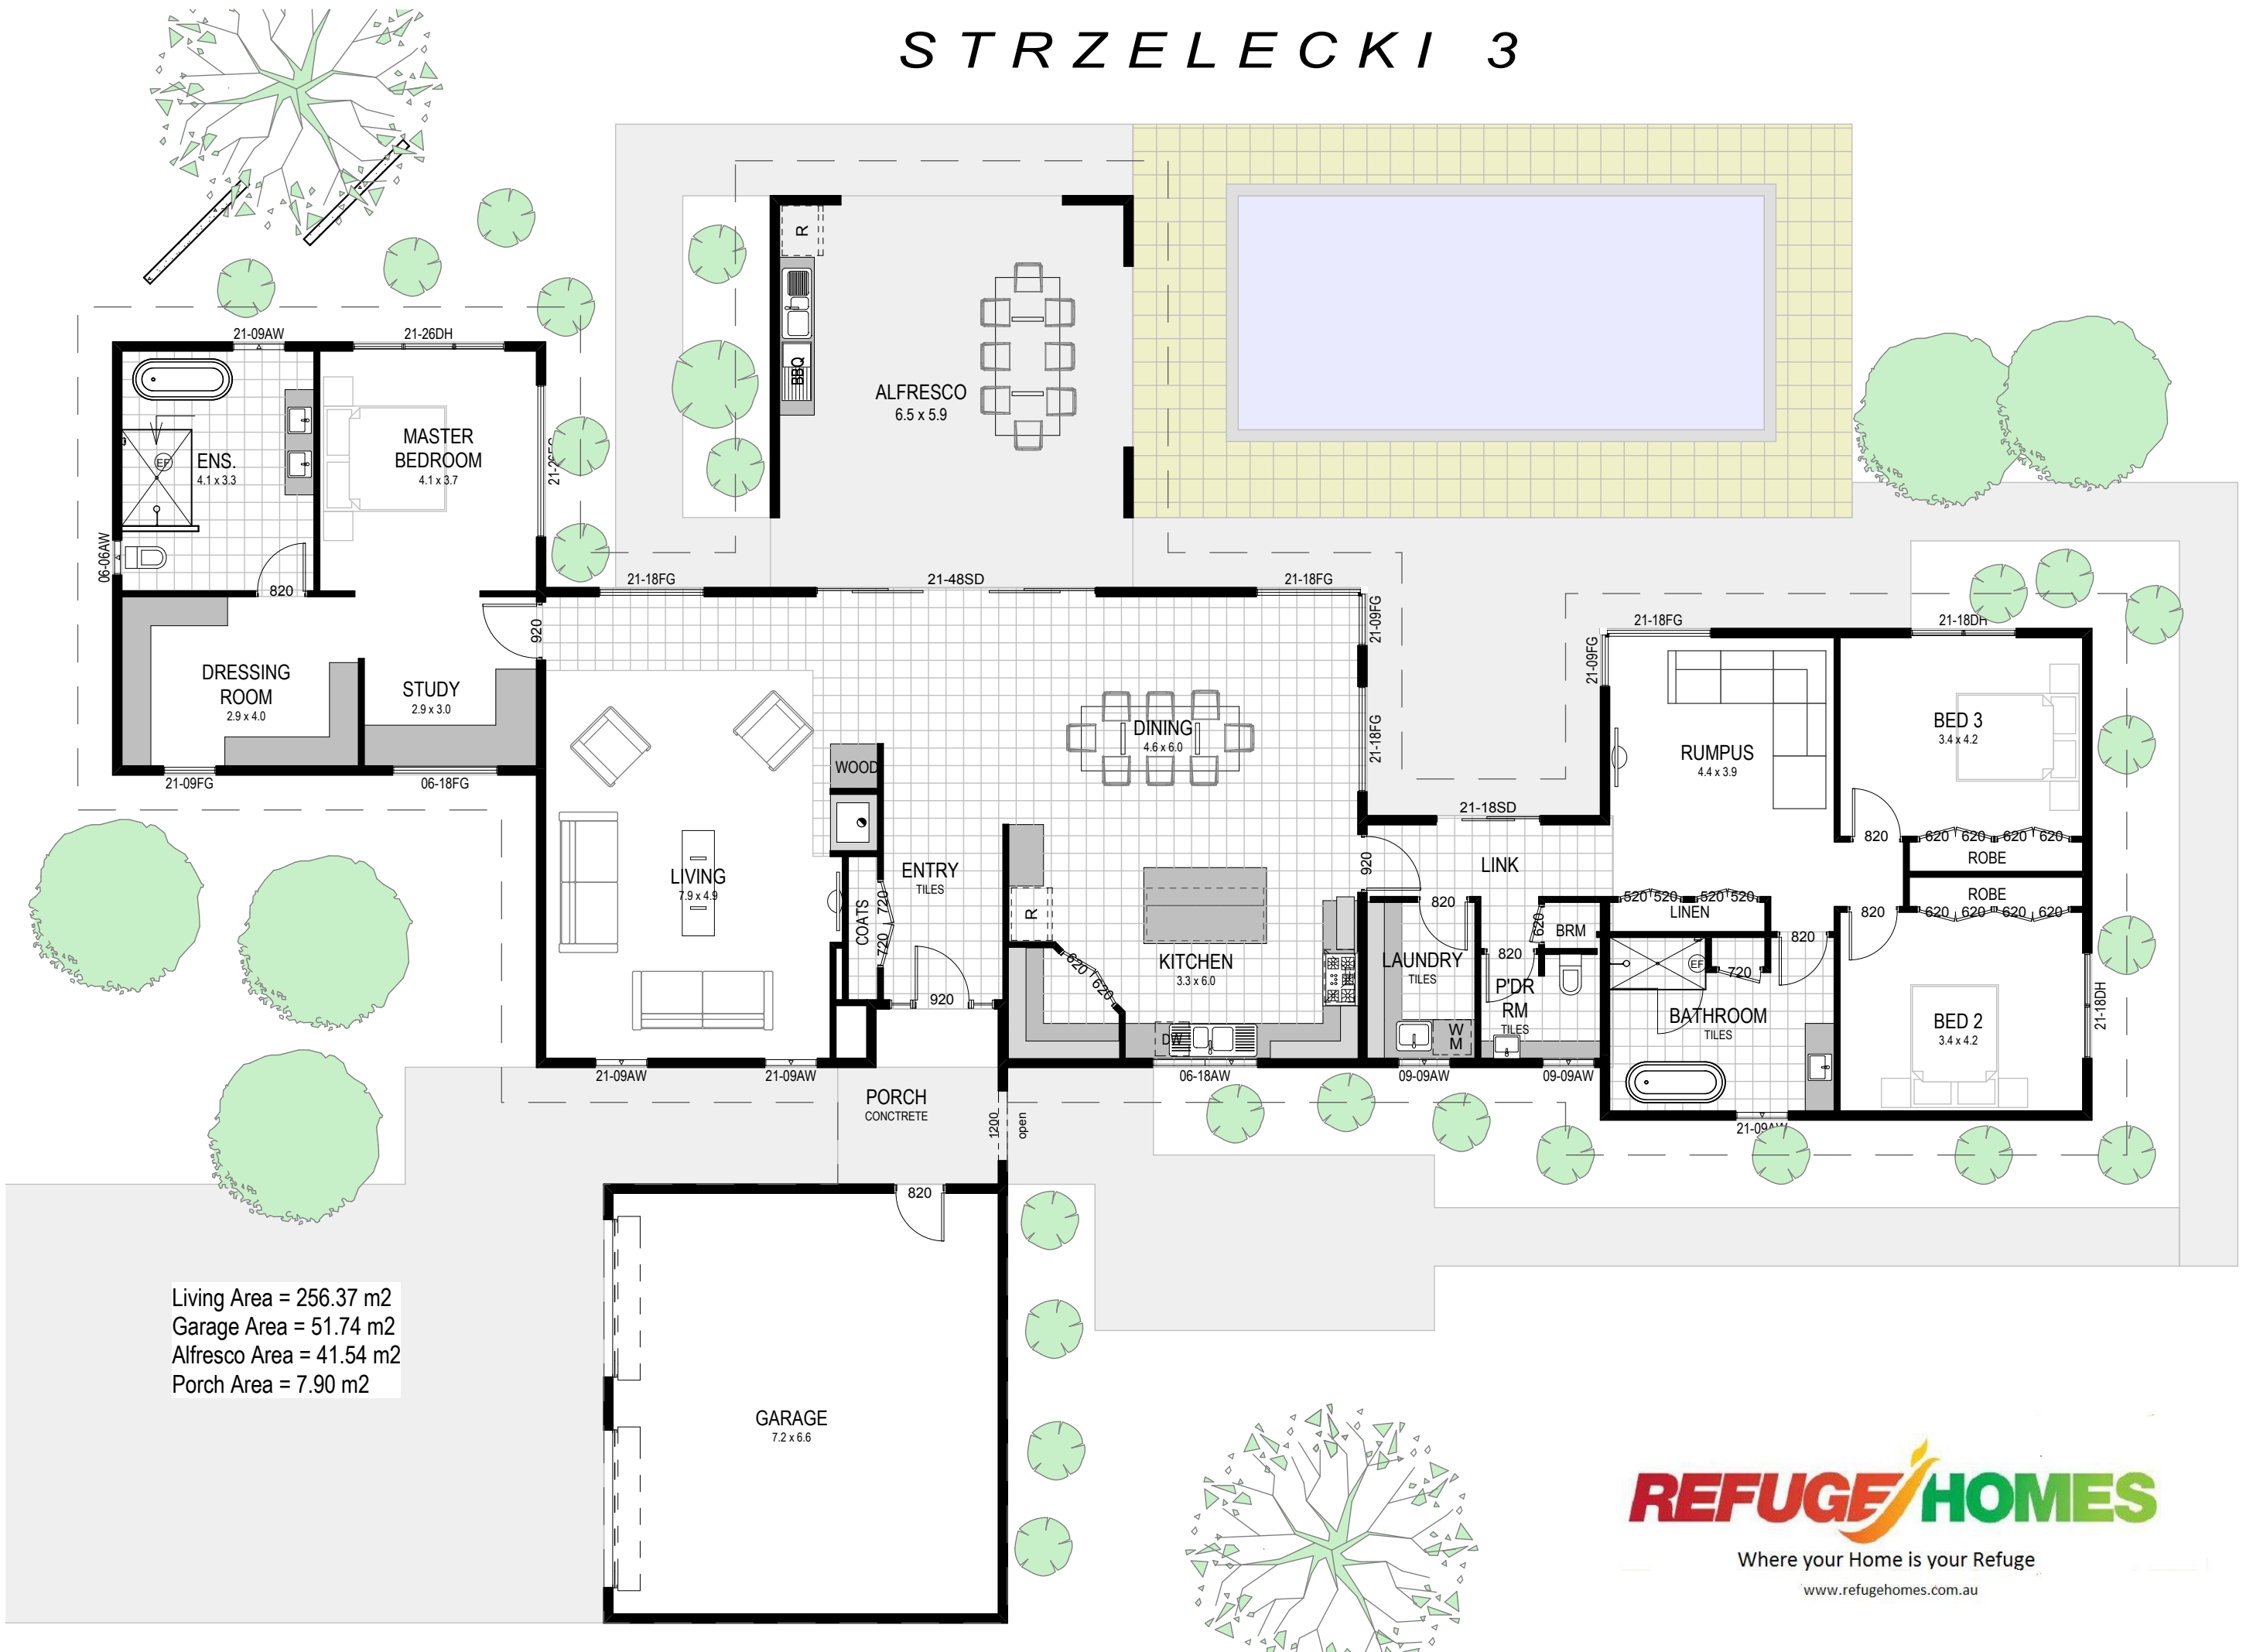

# STRZELECKI 3

Living Area = 256.37 m2  
 Garage Area = 51.74 m2  
 Alfresco Area = 41.54 m2  
 Porch Area = 7.90 m2

GARAGE  
7.2 x 6.6

Where your Home is your Refuge

[www.refugehomes.com.au](http://www.refugehomes.com.au)

# STRZELECKI 5

Living Area = 279.22 m<sup>2</sup>  
 Garage Area = 51.74 m<sup>2</sup>  
 Alfresco Area = 41.54 m<sup>2</sup>  
 Porch Area = 7.90 m<sup>2</sup>

GARAGE  
7.2 x 6.6

Where your Home is your Refuge