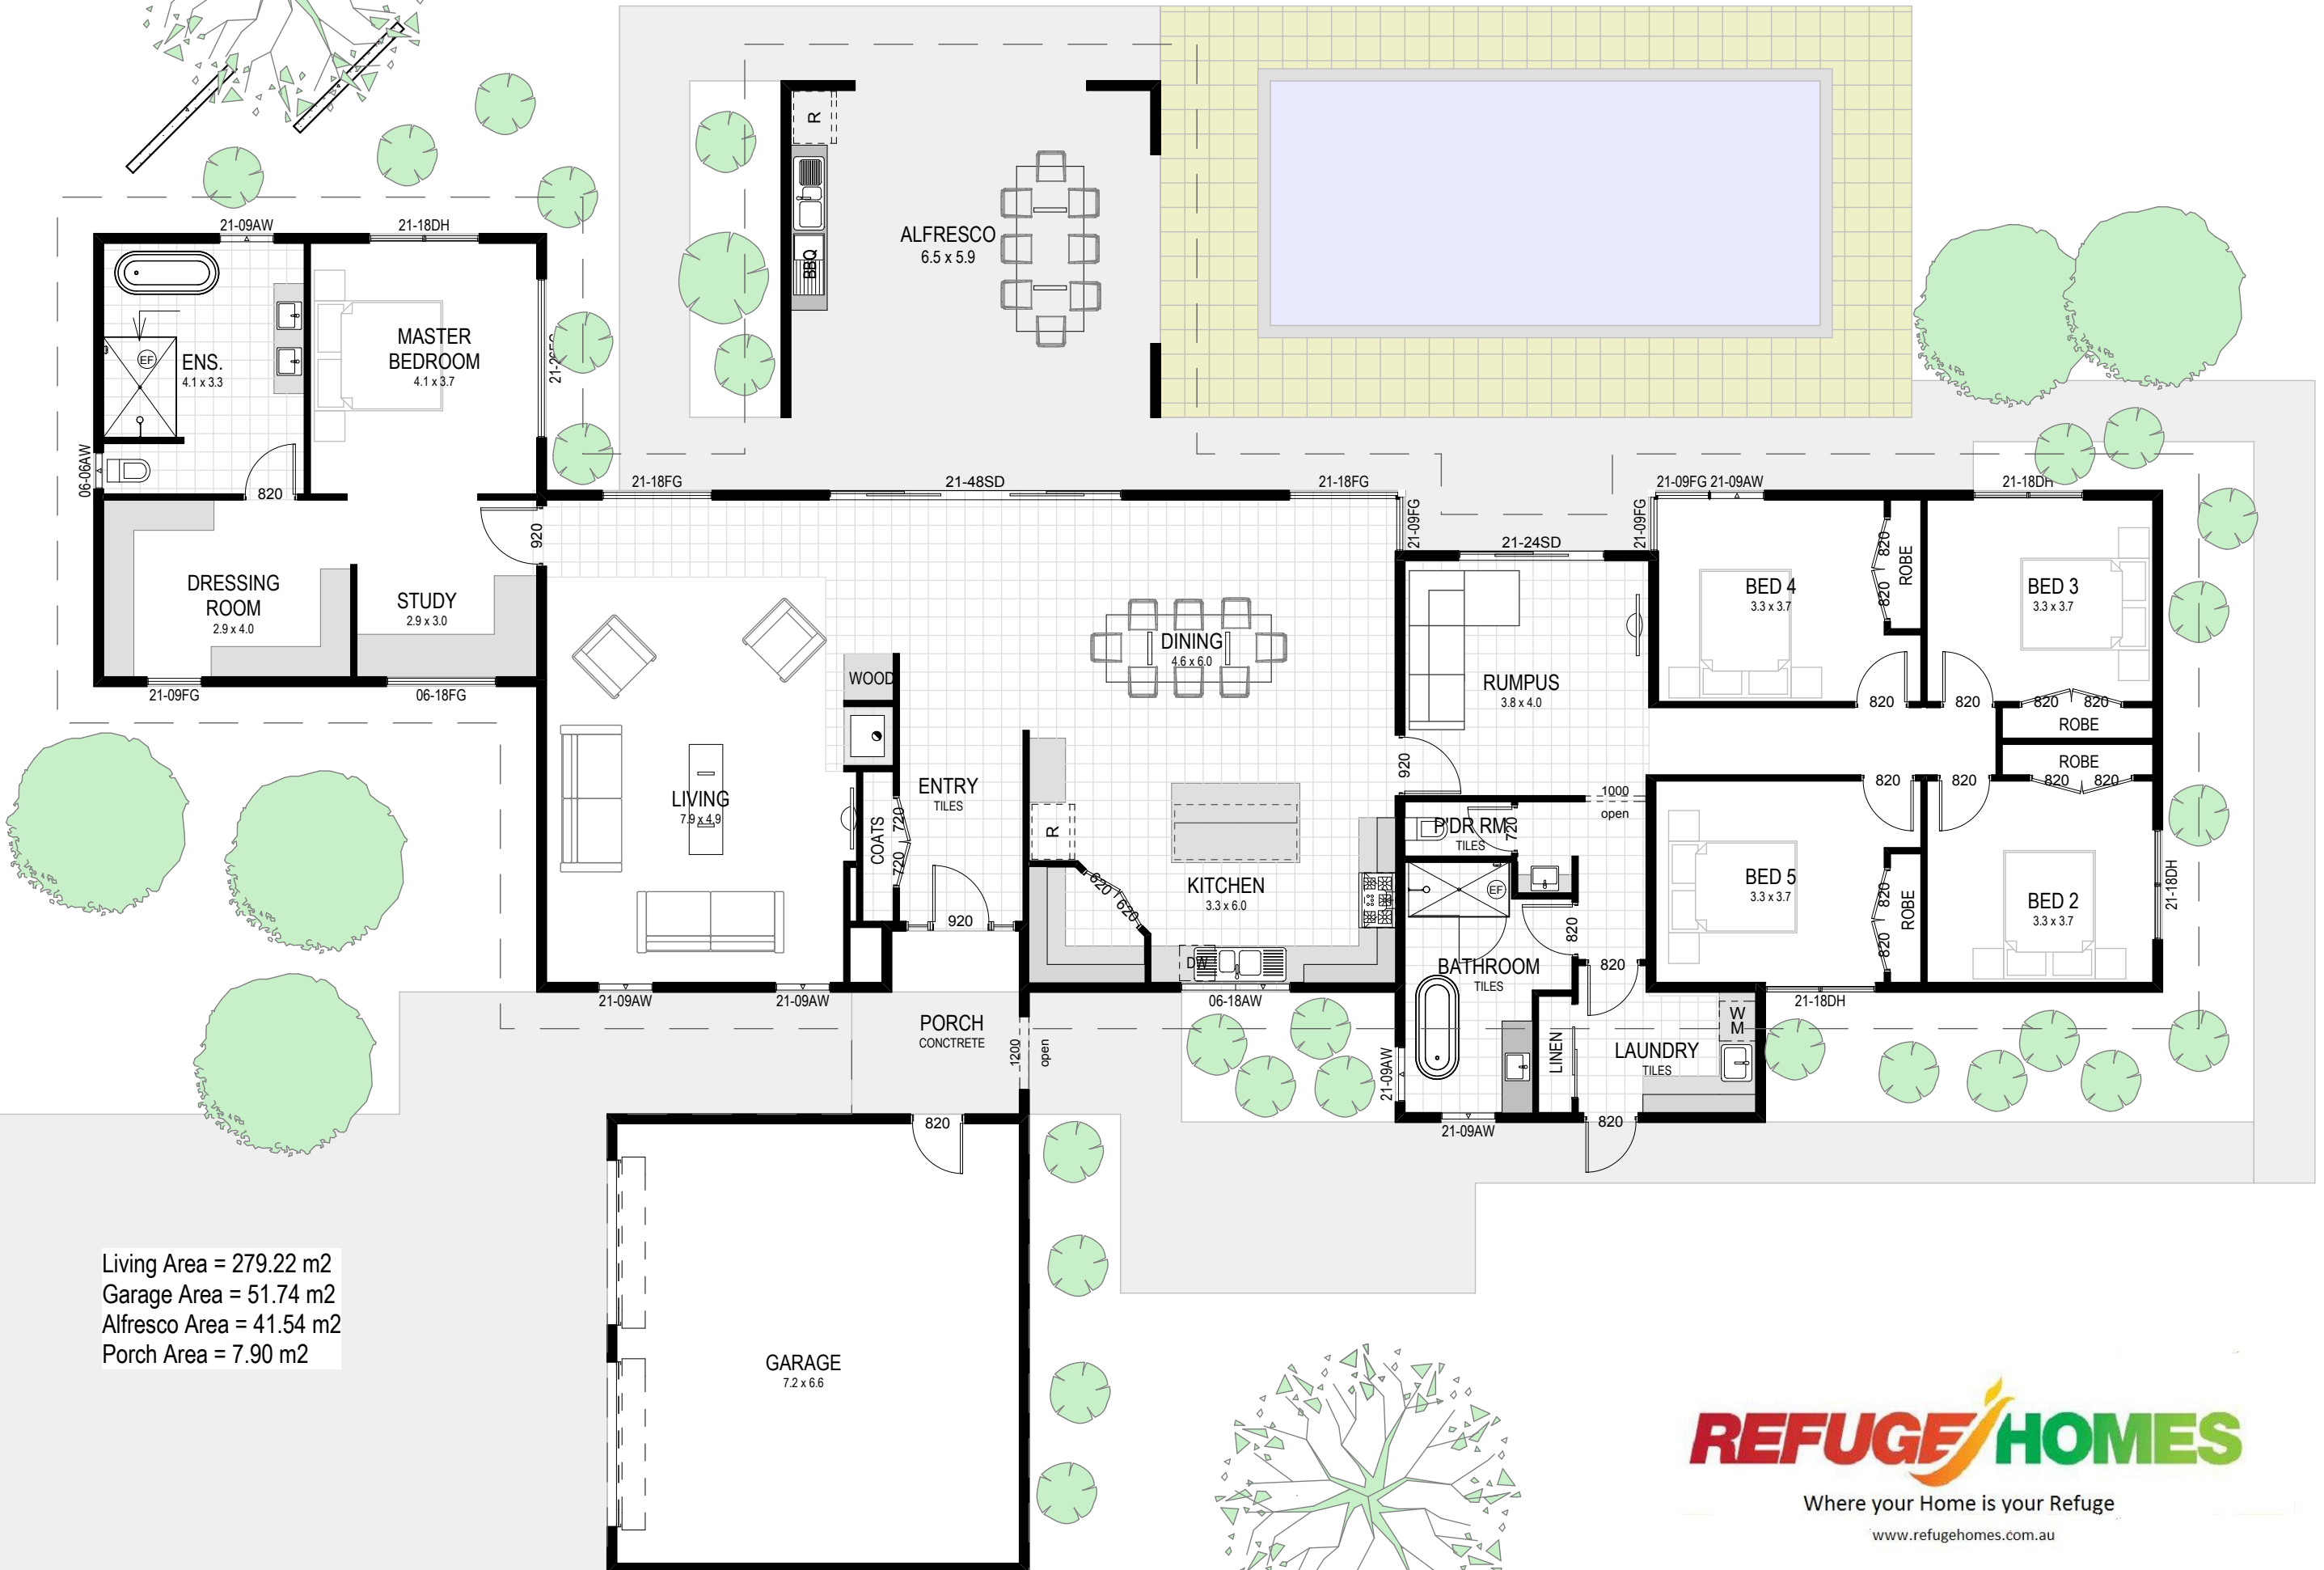

# STRZELECKI 3

Living Area = 256.37 m2  
 Garage Area = 51.74 m2  
 Alfresco Area = 41.54 m2  
 Porch Area = 7.90 m2

GARAGE  
7.2 x 6.6

Where your Home is your Refuge

[www.refugehomes.com.au](http://www.refugehomes.com.au)

# STRZELECKI 5

Living Area = 279.22 m<sup>2</sup>  
 Garage Area = 51.74 m<sup>2</sup>  
 Alfresco Area = 41.54 m<sup>2</sup>  
 Porch Area = 7.90 m<sup>2</sup>

GARAGE  
7.2 x 6.6

Where your Home is your Refuge