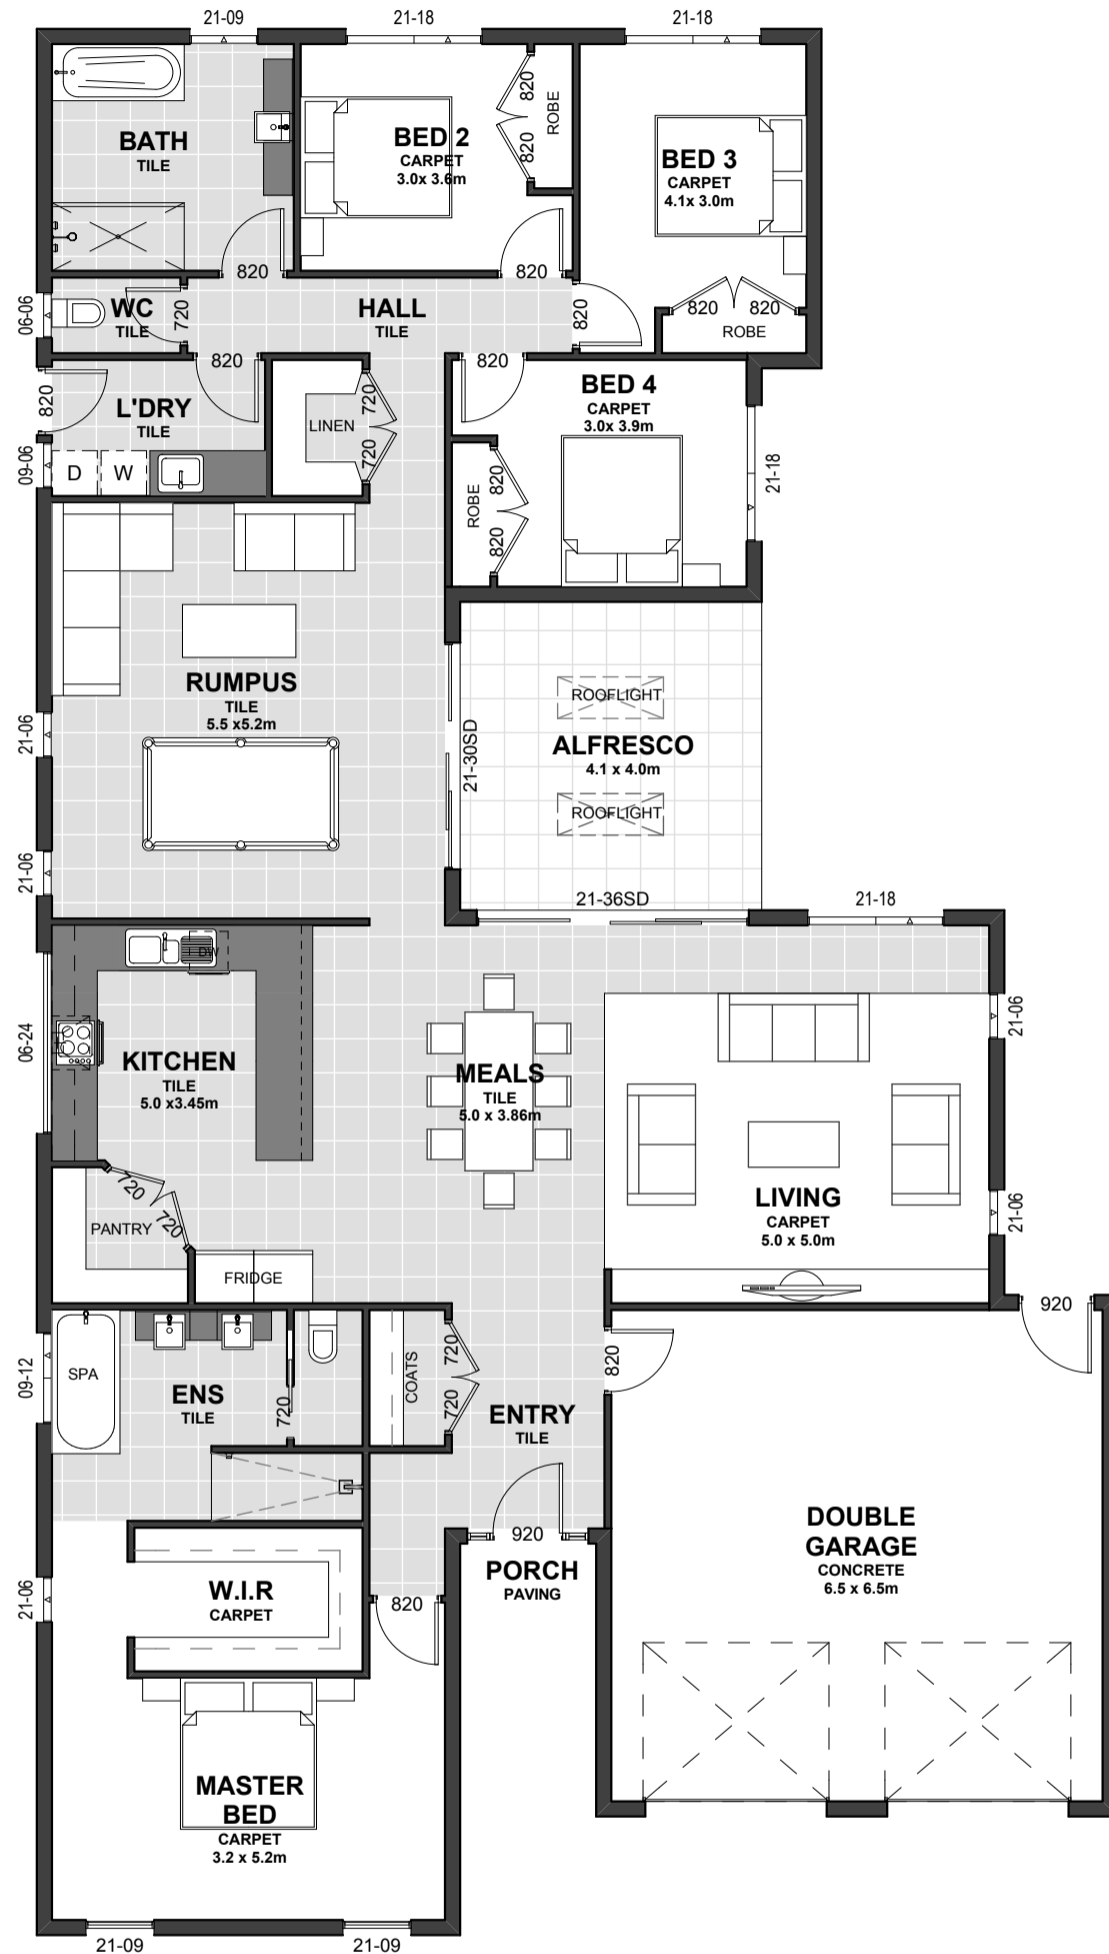

# LAWSON

LAWSON BUILDING AREA SUMMARY		
LIVING	219.25 m <sup>2</sup>	23.57sq
GARAGE	45.95 m <sup>2</sup>	4.94sq
ALFRESCO / PORCH	18.20 m <sup>2</sup>	1.97sq
TOTAL	28.34m <sup>2</sup>	30.48sq
WIDTH 14.30m		
DEPTH 25.22m		