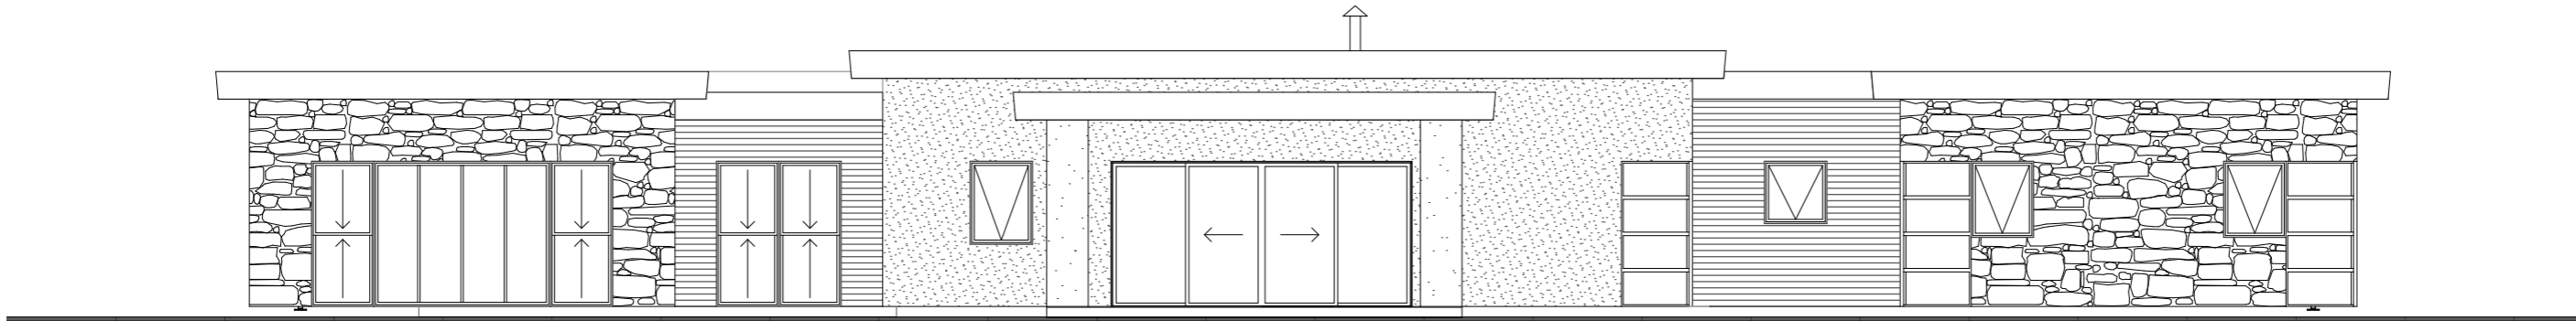

STURT - CONTEMPORARY

Where your Home is your Refuge

www.refugehomes.com.au