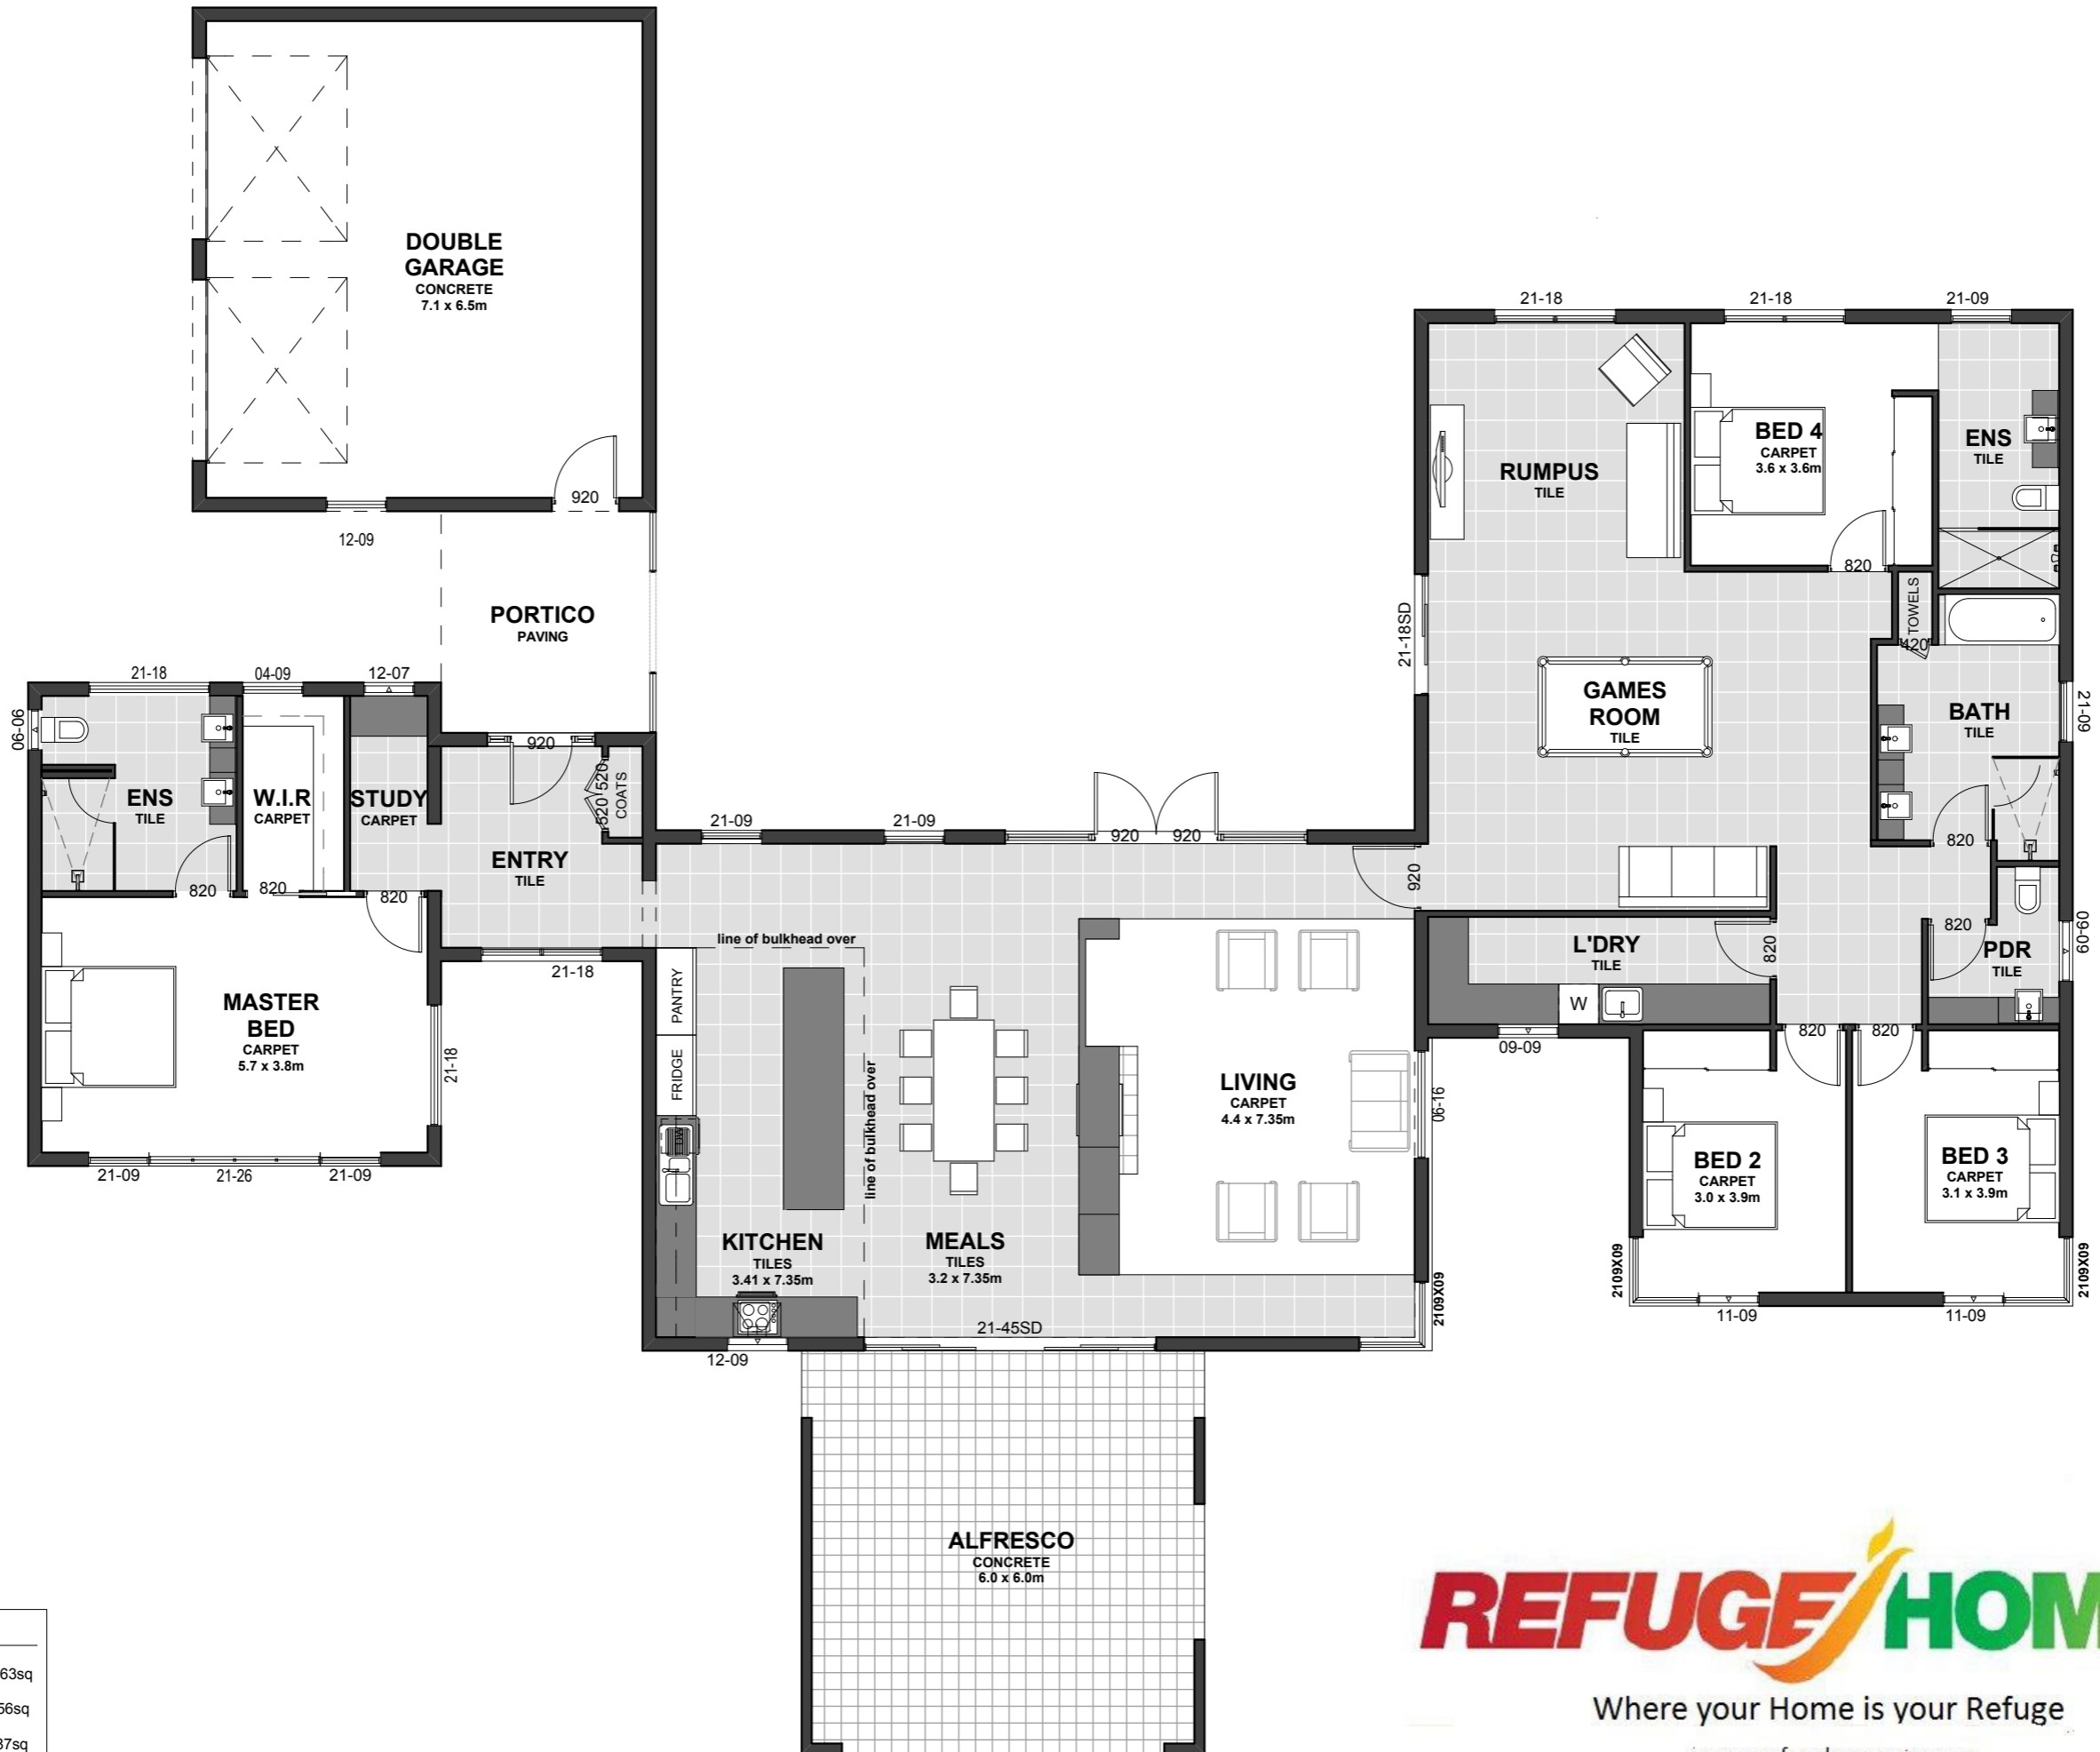

# STURT

STURT BUILDING AREA SUMMARY		
LIVING	275.56 m <sup>2</sup>	29.63sq
GARAGE	51.75 m <sup>2</sup>	5.56sq
DECK/ ALFRESCO	36.00 m <sup>2</sup>	3.87sq
WALKWAY	11.07 m <sup>2</sup>	1.19sq
<b>TOTAL</b>	<b>374.38m<sup>2</sup></b>	<b>40.25sq</b>