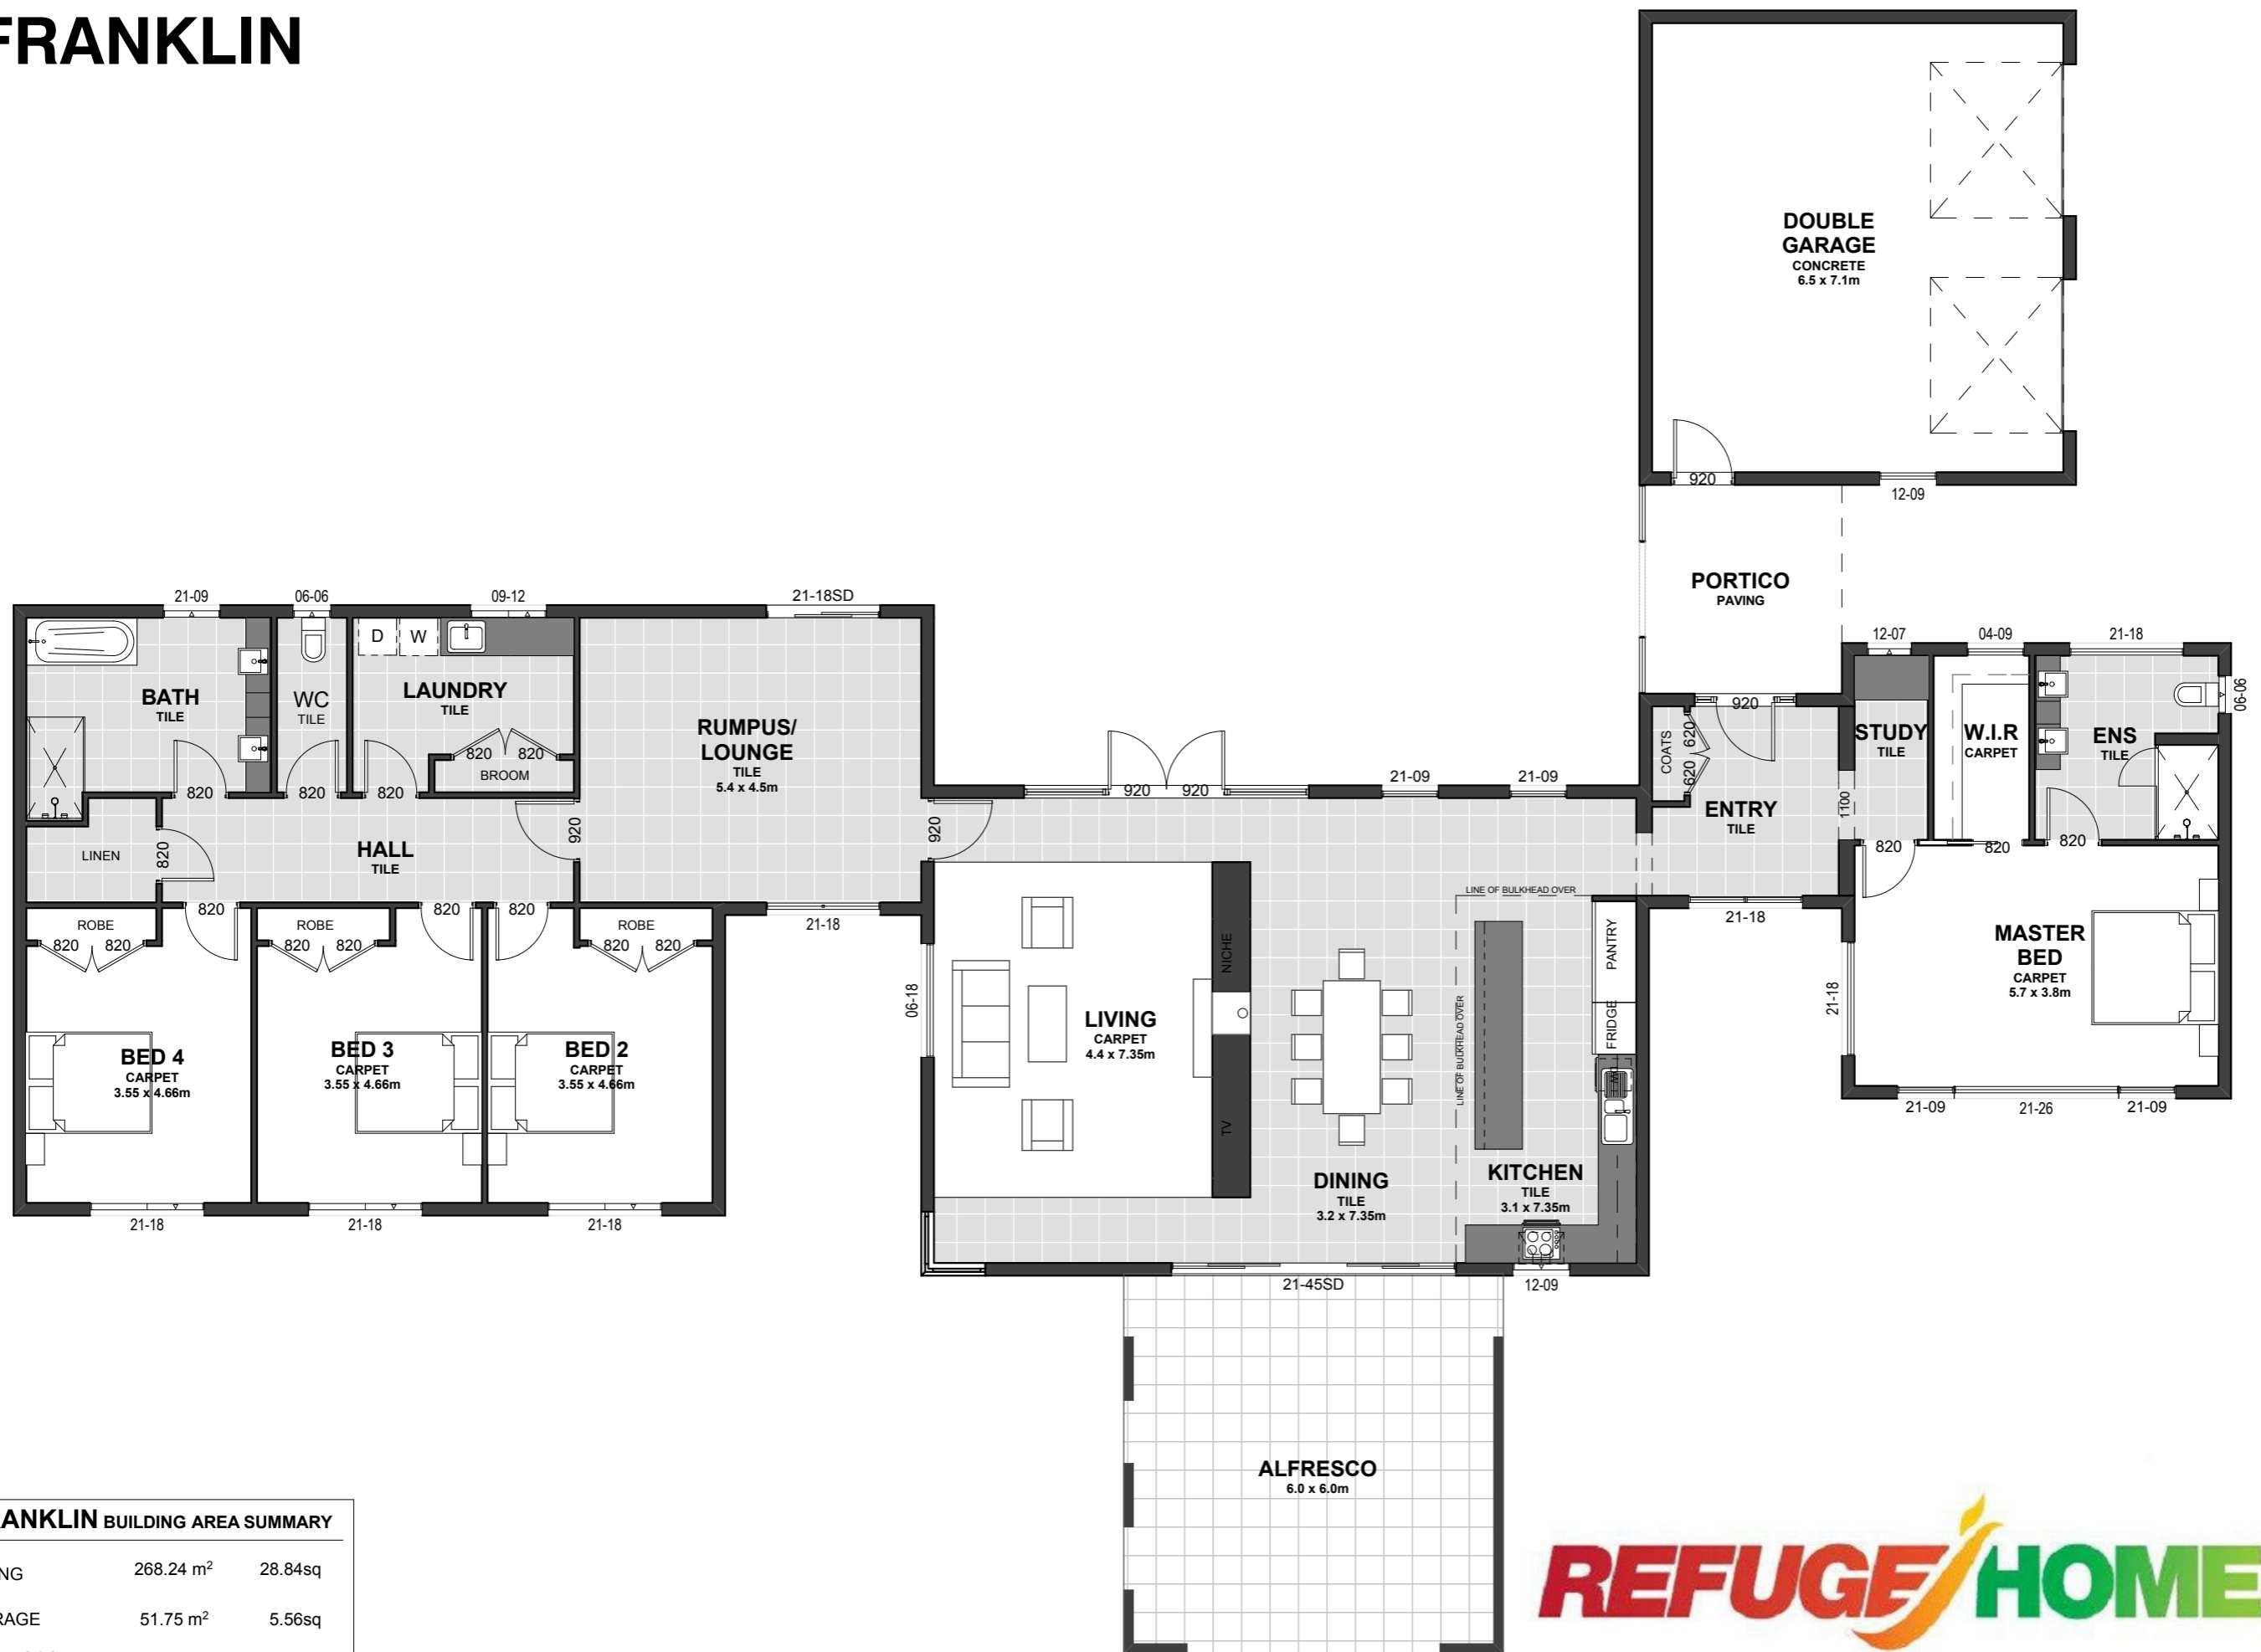

FRANKLIN

FRANKLIN BUILDING AREA SUMMARY		
LIVING	268.24 m ²	28.84sq
GARAGE	51.75 m ²	5.56sq
ALFRESCO	36.00 m ²	3.87sq
TOTAL	355.99m²	38.27sq

Where your Home is your Refuge

www.refugehomes.com.au

FRANKLIN

Where your Home is your Refuge