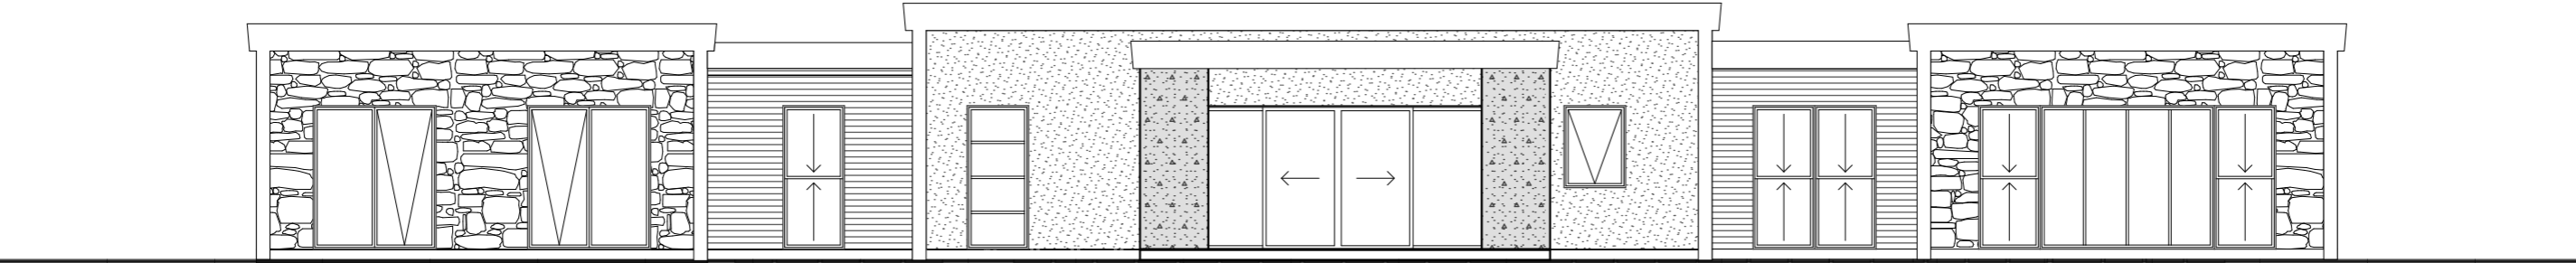

WENTWORTH - CUBE

Where your Home is your Refuge

www.refugehomes.com.au