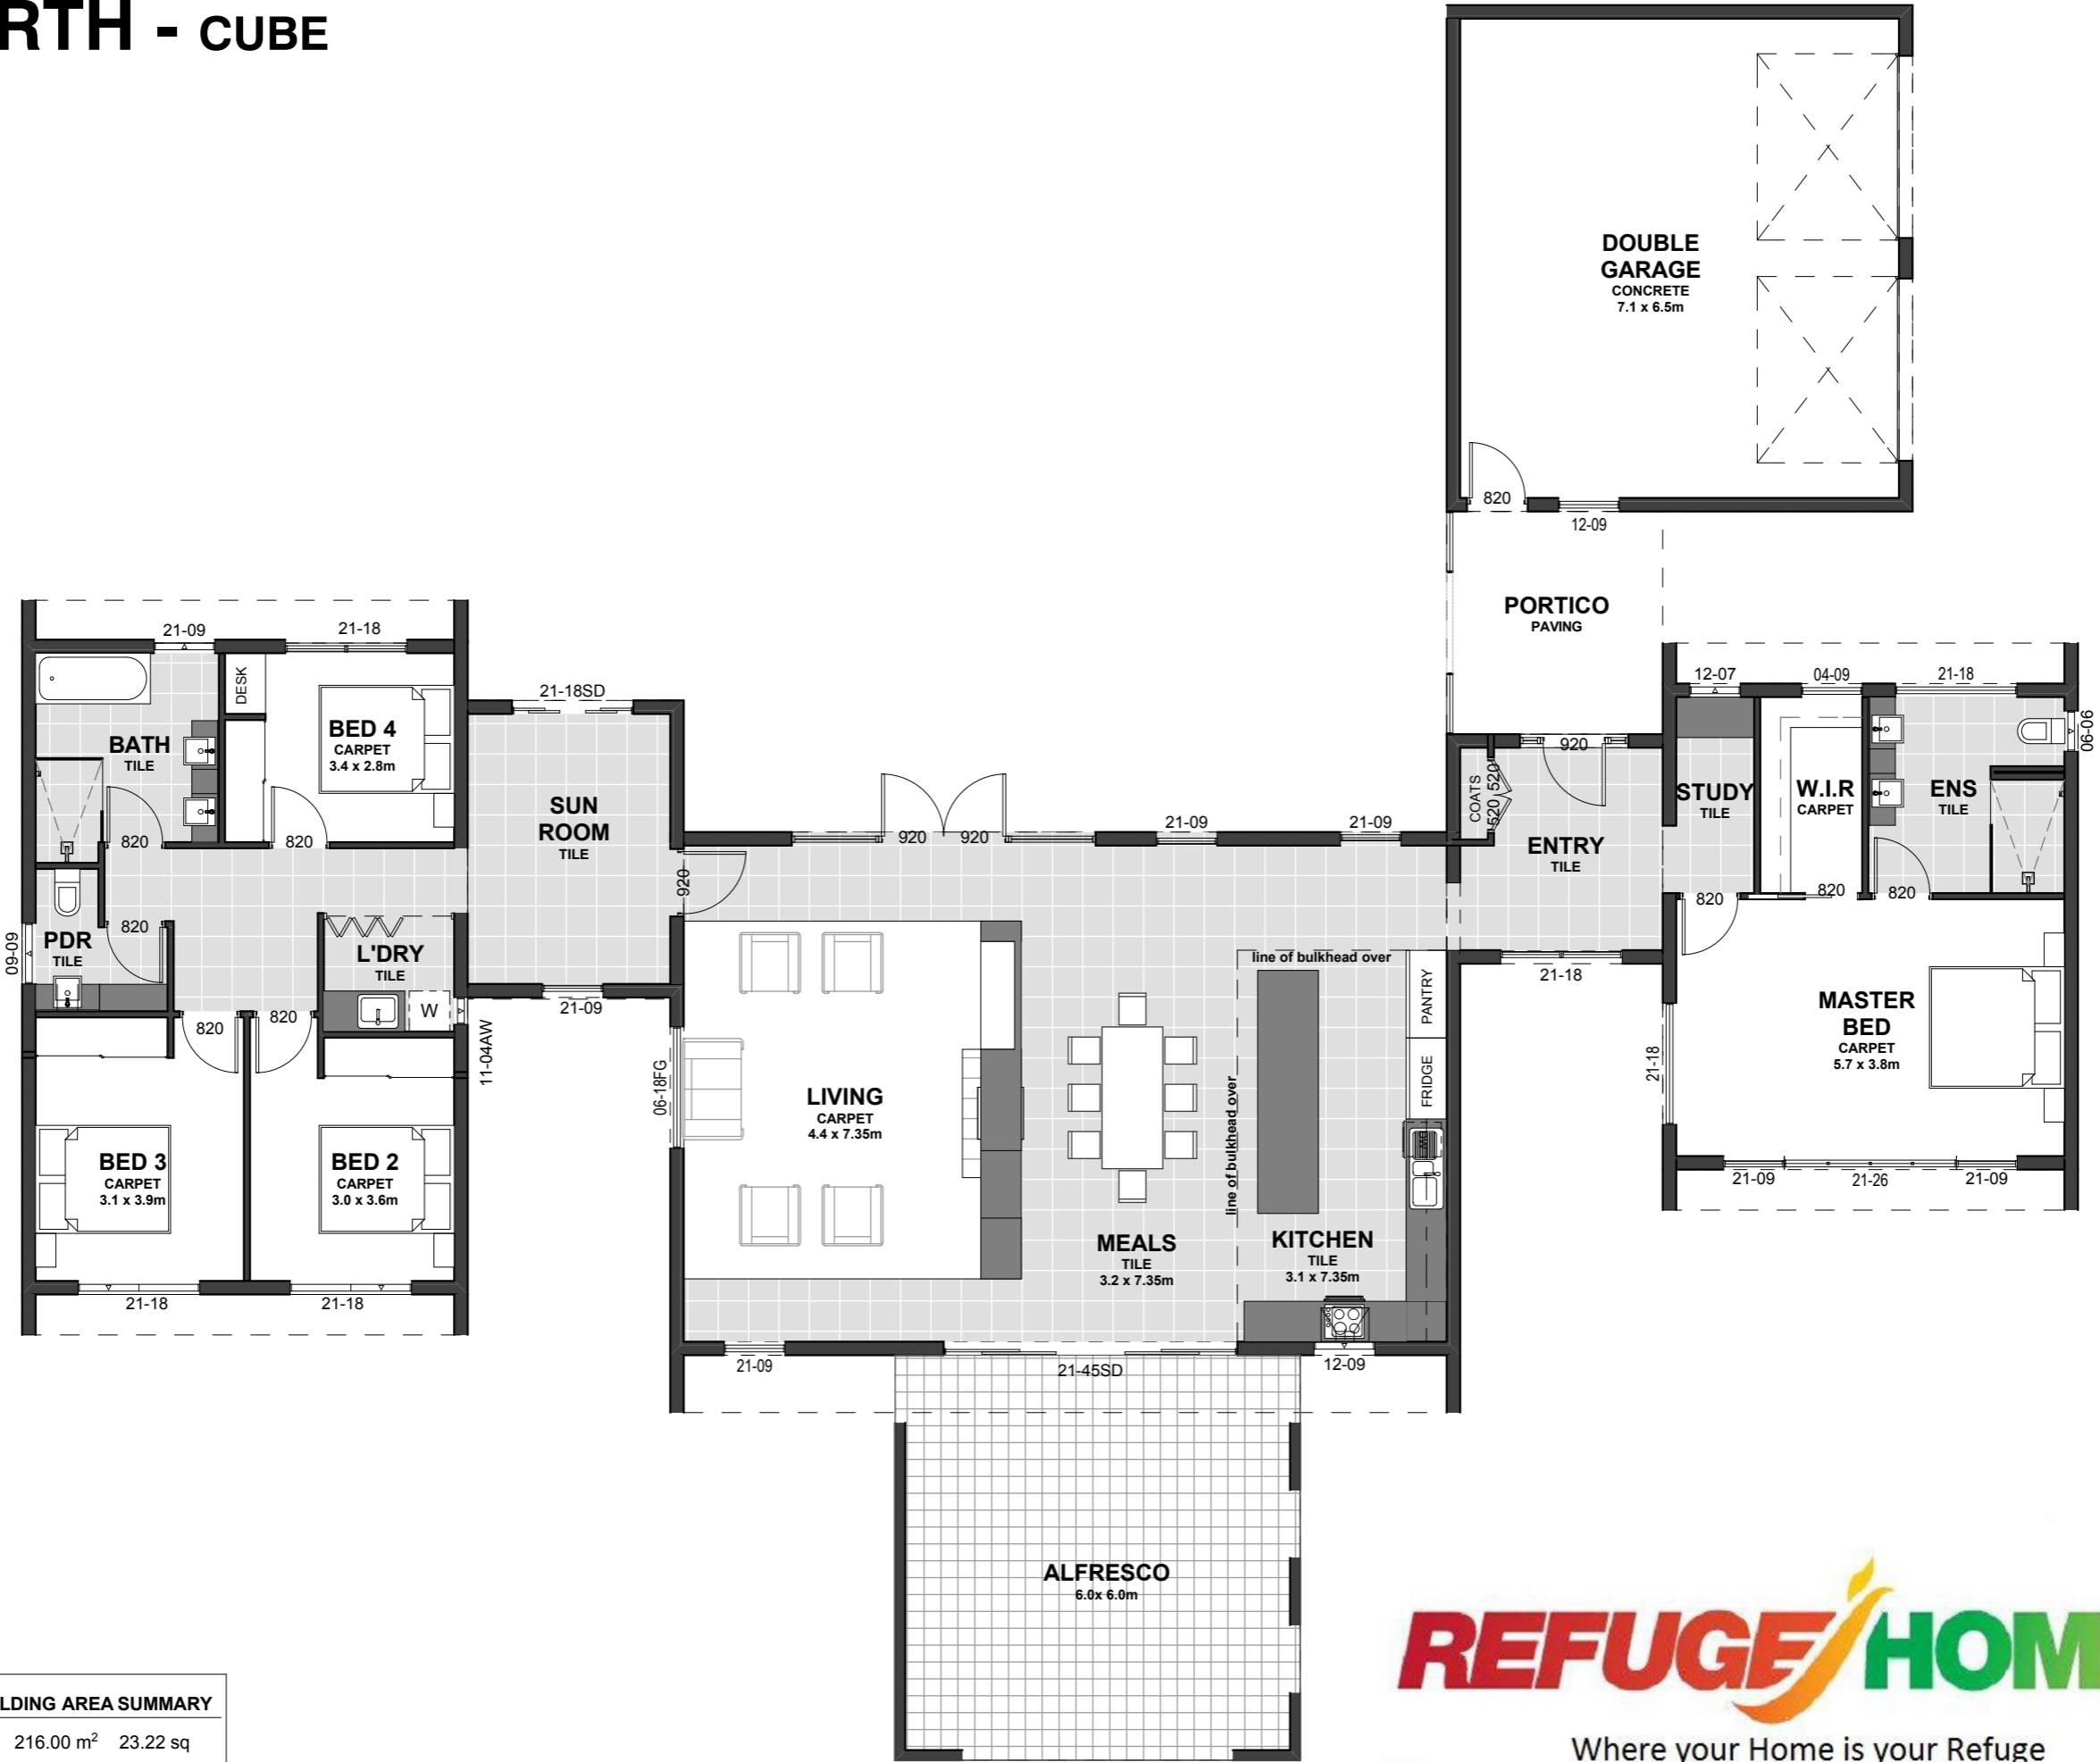

# WENTWORTH - CUBE

| WENTWORTH - CUBE BUILDING AREA SUMMARY |                       |          |
|--|-----------------------|----------|
| LIVING                                 | 216.00 m <sup>2</sup> | 23.22 sq |
| GARAGE                                 | 42.90 m <sup>2</sup>  | 4.61 sq  |
| DECK/ ALFRESCO                         | 36.00 m <sup>2</sup>  | 3.87 sq  |
| TOTAL                                  | 294.90 m <sup>2</sup> | 31.70 sq |