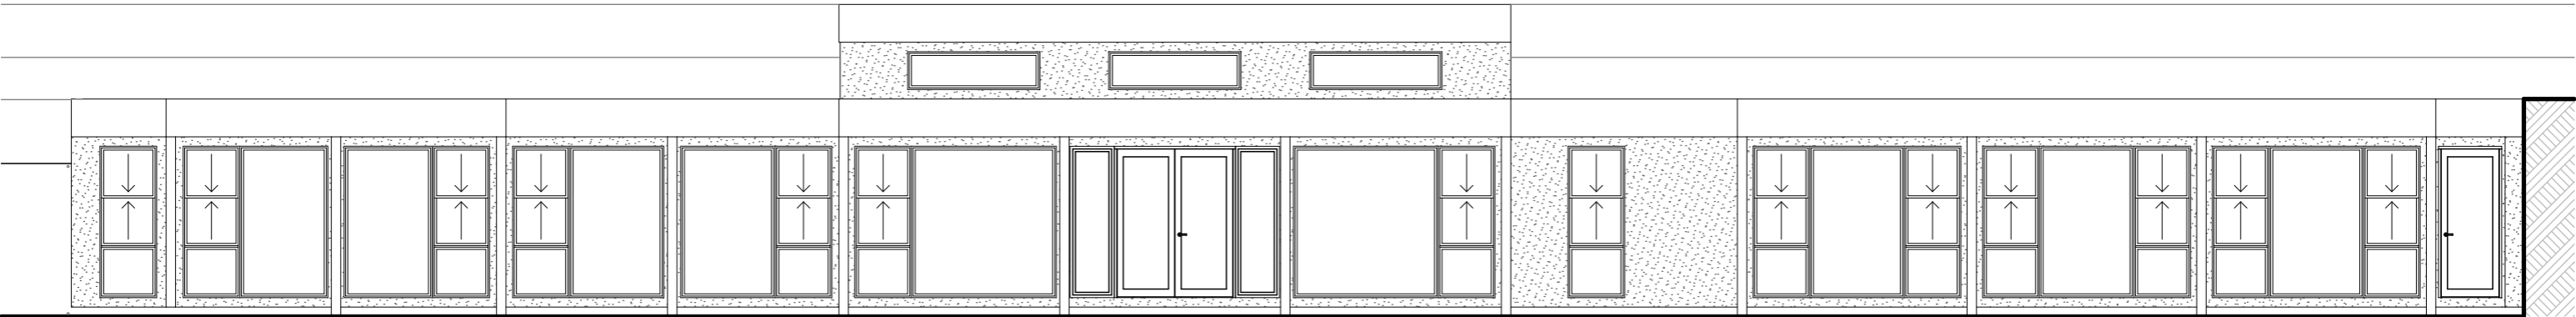

Where your Home is your Refuge

www.refugehomes.com.au