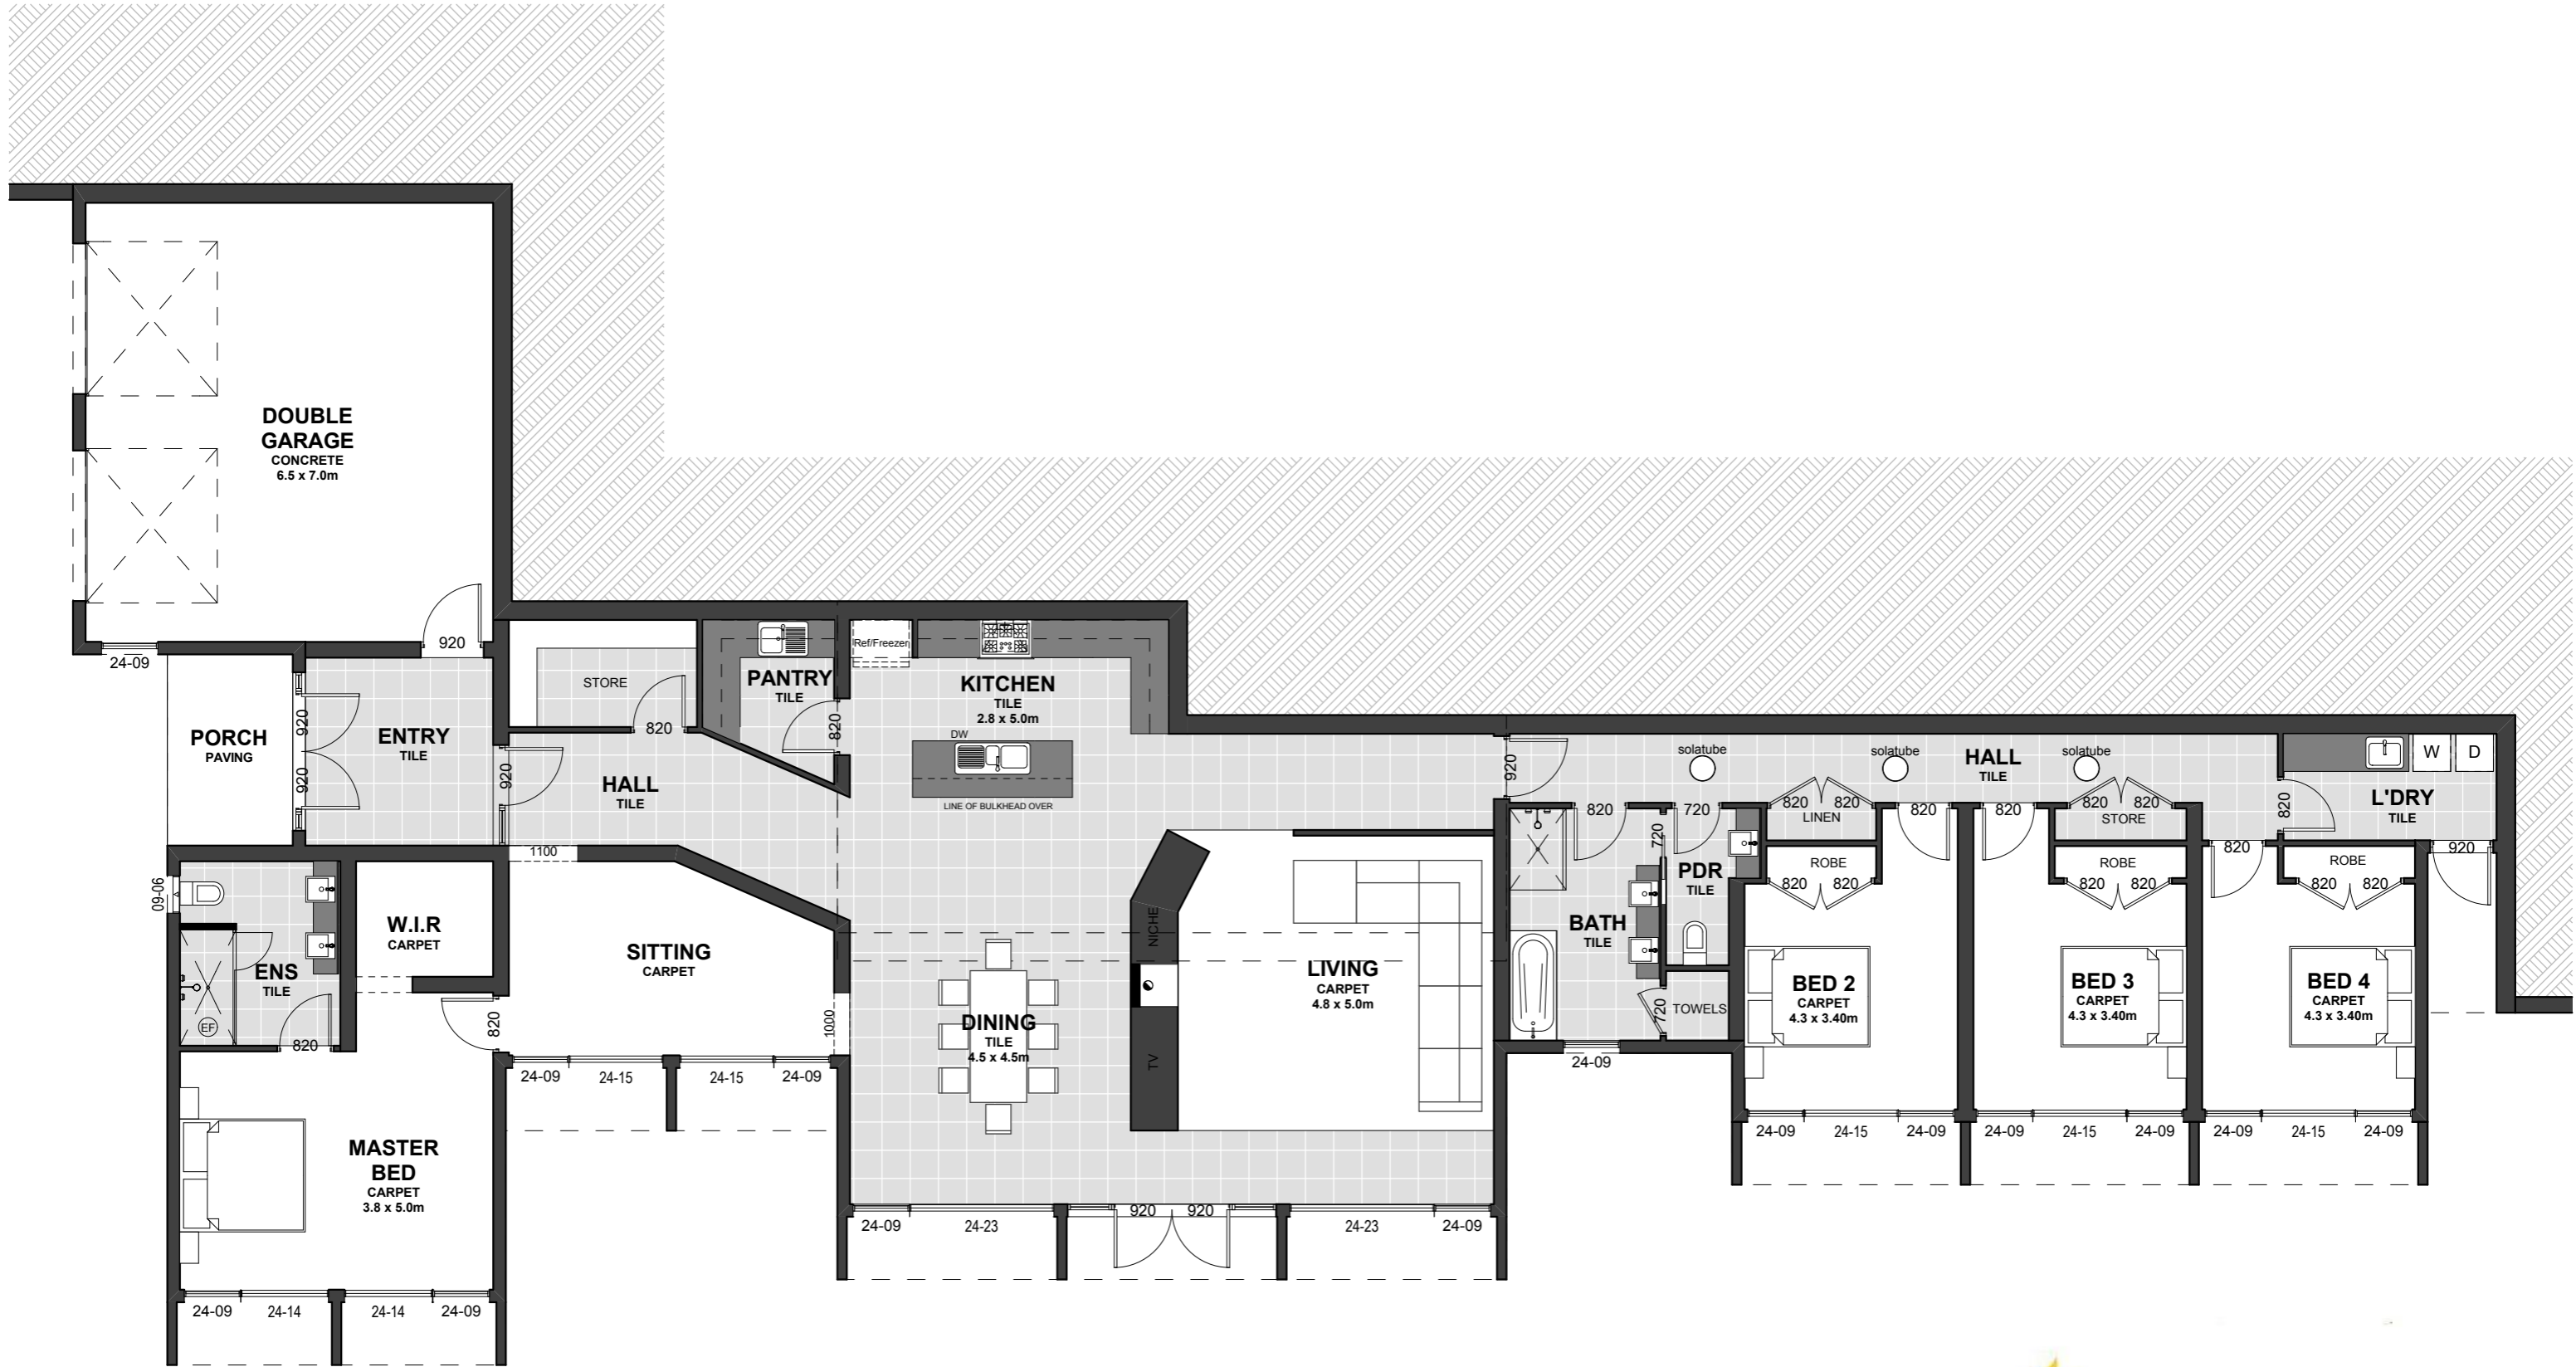

# HUTCHISON

HUTCHISON BUILDING AREA SUMMARY		
LIVING	279.46 m <sup>2</sup>	29.94sq
GARAGE	51.62 m <sup>2</sup>	5.55sq
PORCH	8.90m <sup>2</sup>	0.96sq
TOTAL	338.96m <sup>2</sup>	36.45sq

Where your Home is your Refuge