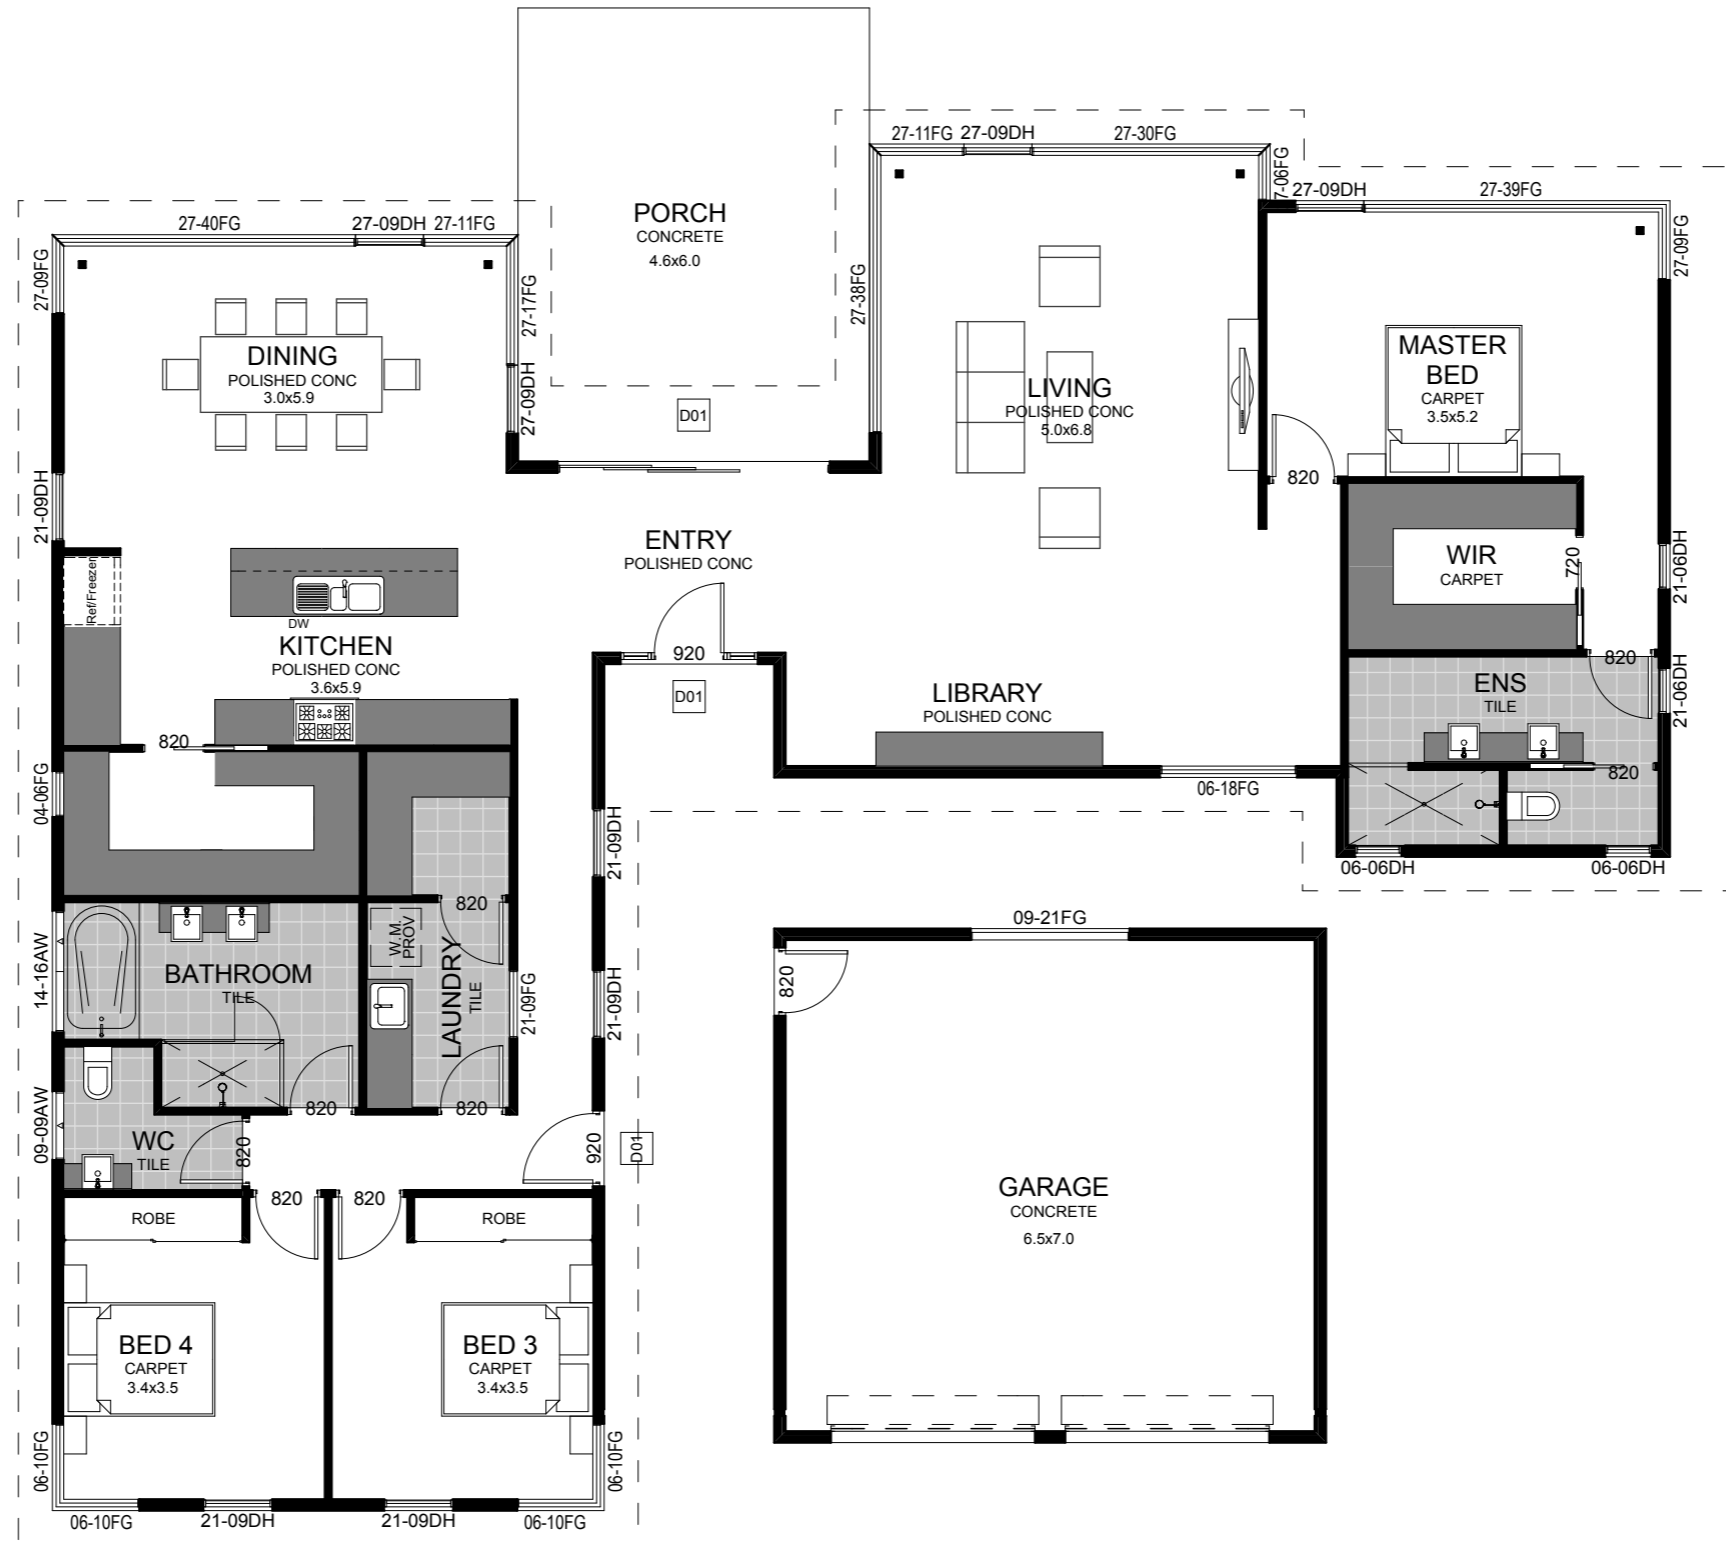

# CUNNINGHAM 3

© Copyright REFUGE HOMES

BUILDING AREA SUMMARY		
LIVING	220.51 m <sup>2</sup>	23.74sq
GARAGE	49.64 m <sup>2</sup>	5.34sq
ALFRESCO / PORCH	27.90 m <sup>2</sup>	3.00sq
<b>TOTAL</b>	<b>298.05m<sup>2</sup></b>	<b>32.08sq</b>