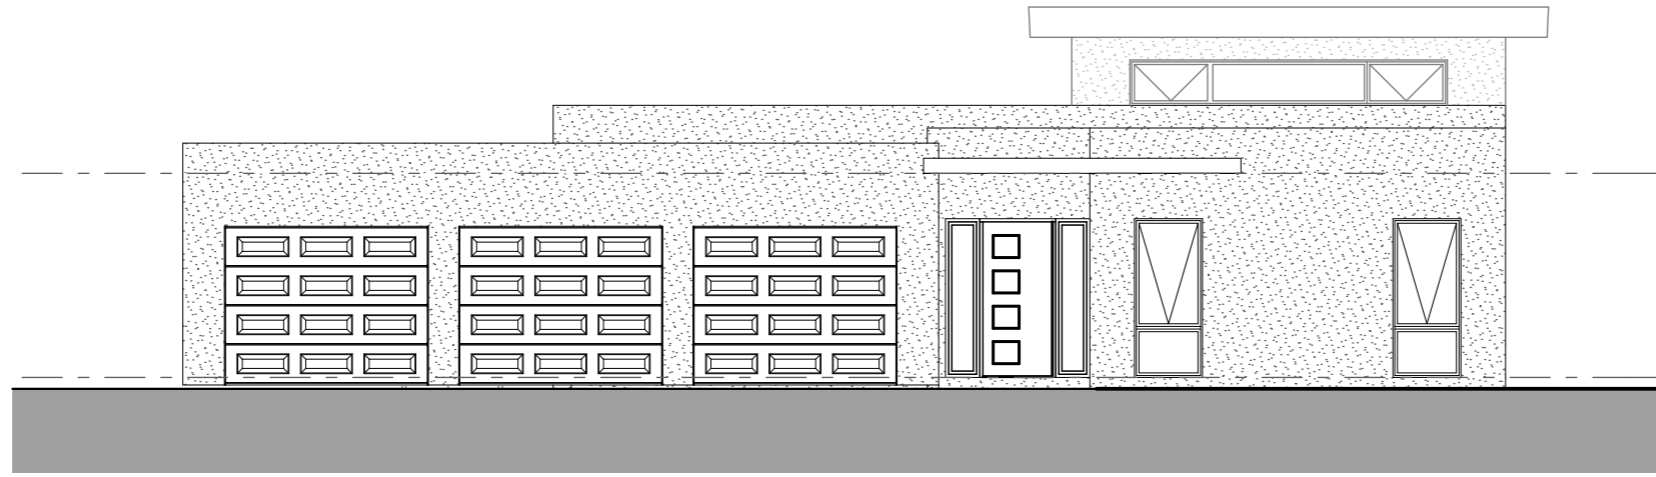

MITCHELL

© Copyright REFUGE HOMES

REFUGE HOMES

Where your Home is your Refuge

www.refugehomes.com.au