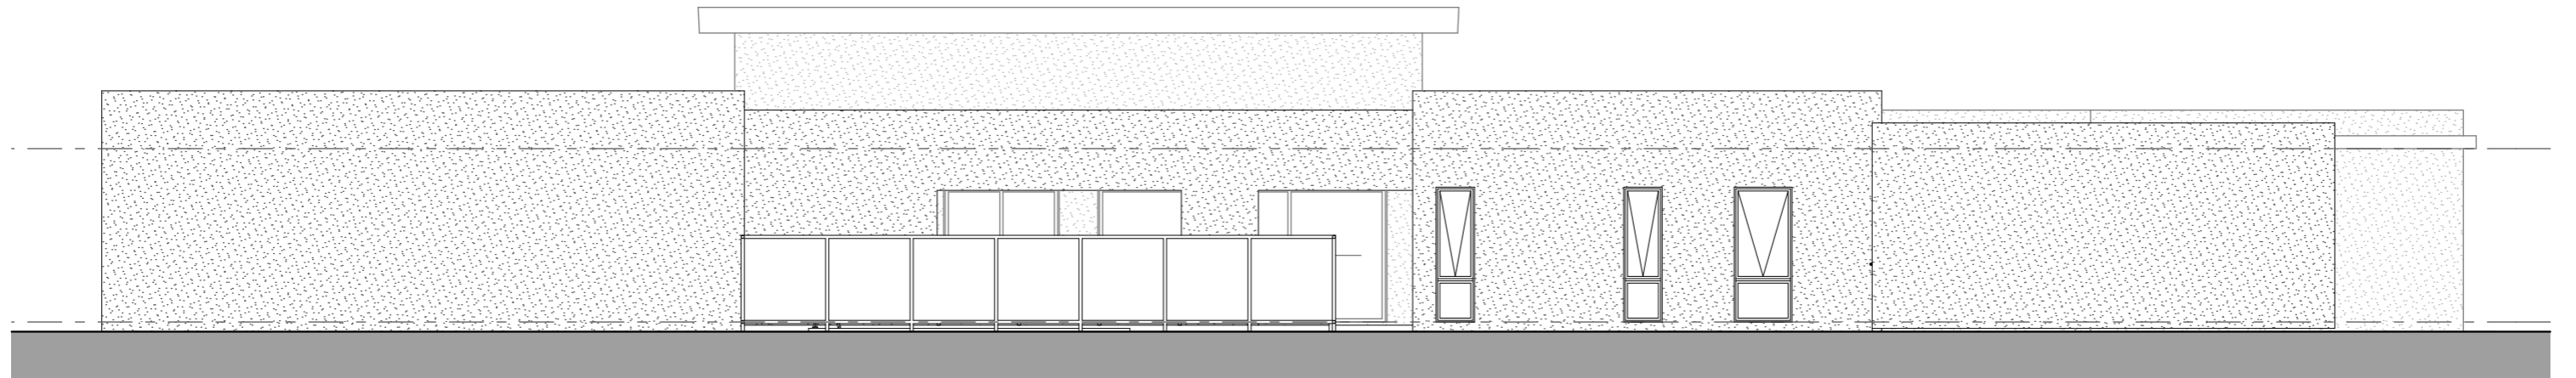

MITCHELL

© Copyright REFUGE HOMES

REFUGE HOMES

Where your Home is your Refuge

www.refugehomes.com.au