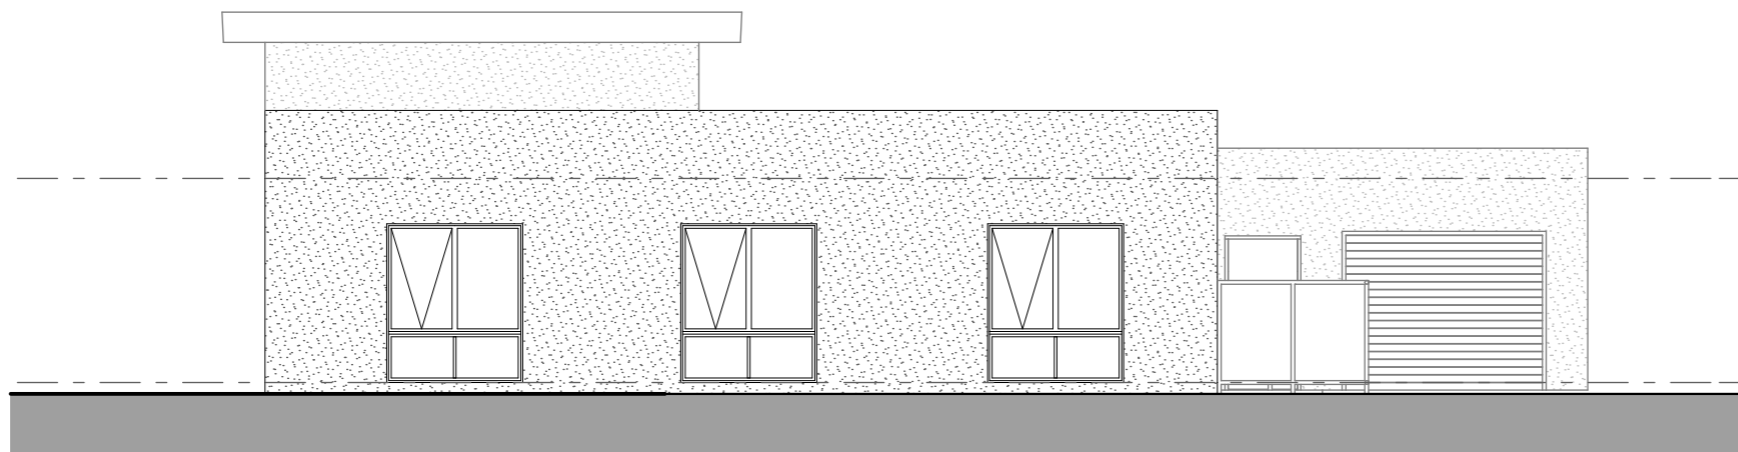

MITCHELL

© Copyright REFUGE HOMES

REFUGE HOMES

Where your Home is your Refuge

www.refugehomes.com.au