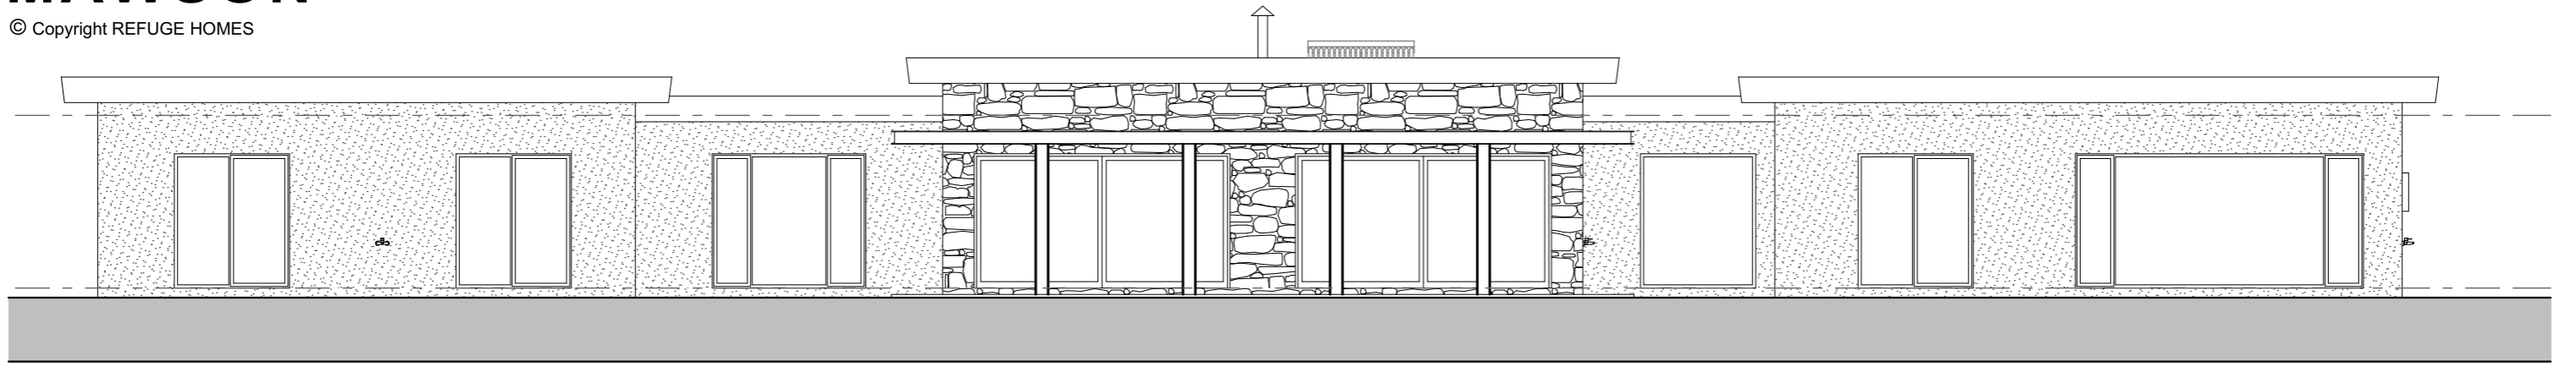

BUILDING AREA SUMMARY		
LIVING	310.42 m ²	33.41sq
GARAGE	49.54 m ²	5.33sq
PORCH	8.65 m ²	0.93sq
PERGOLA	37.12 m ²	4.00sq
ALFRESCO	28.20 m ²	3.04sq
TOTAL	433.93m²	46.71sq

MAWSON

© Copyright REFUGE HOMES

REFUGE HOMES