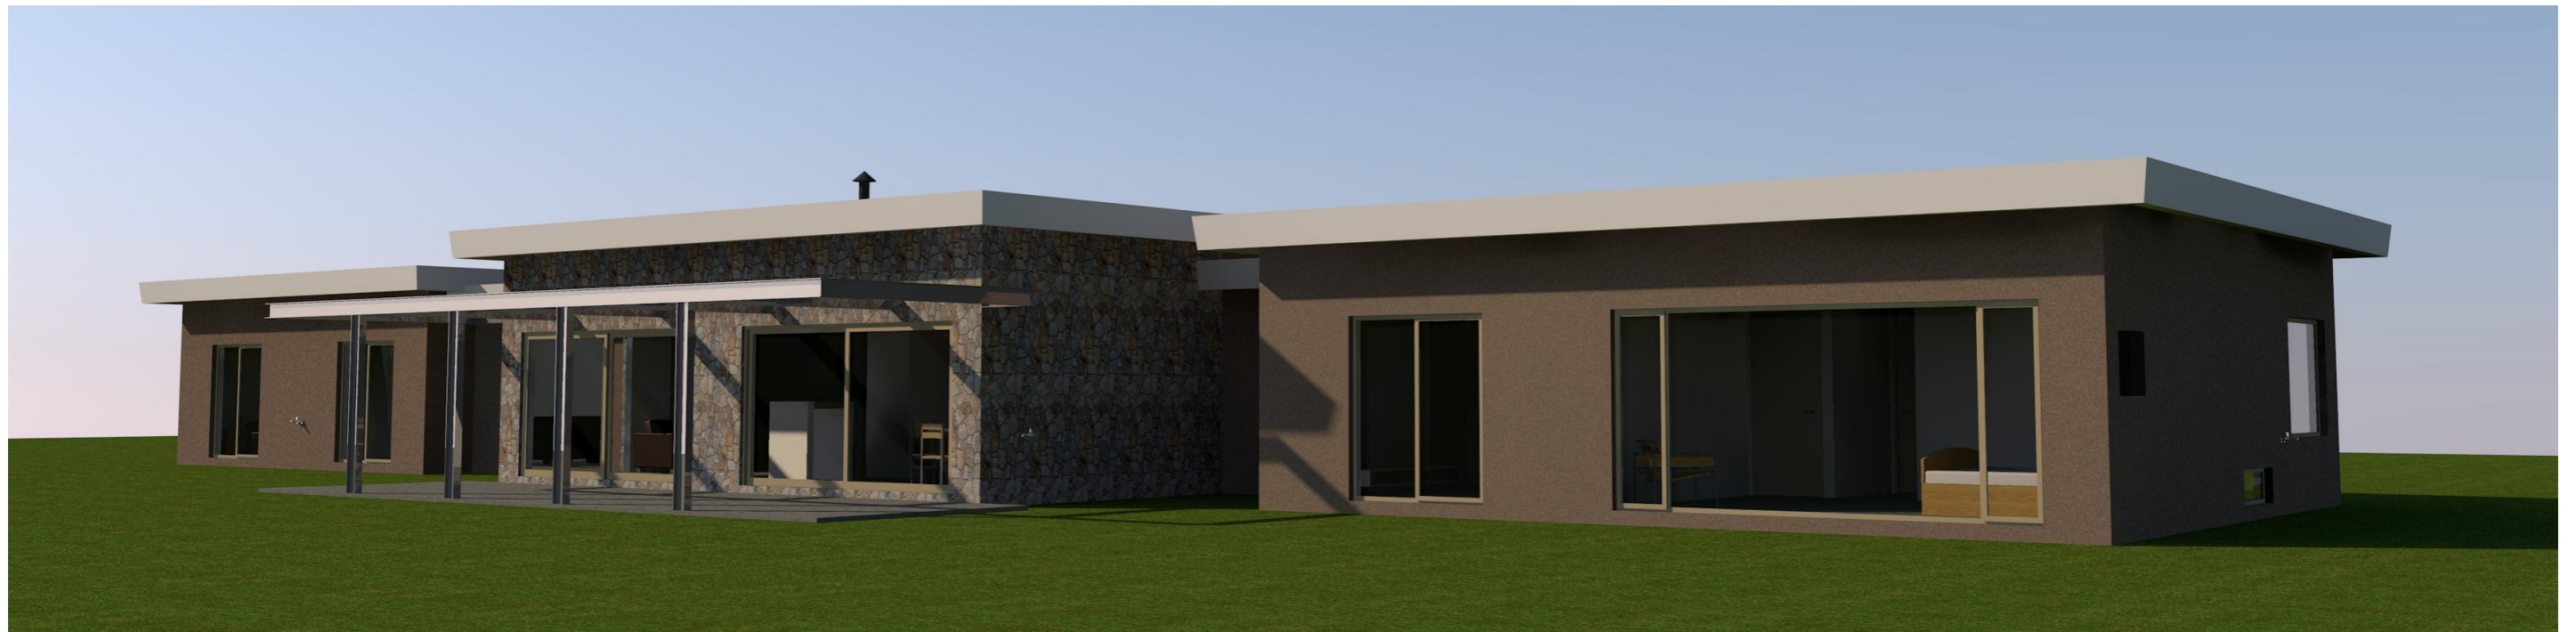

MAWSON

© Copyright REFUGE HOMES

REFUGE HOMES

Where your Home is your Refuge

www.refugehomes.com.au